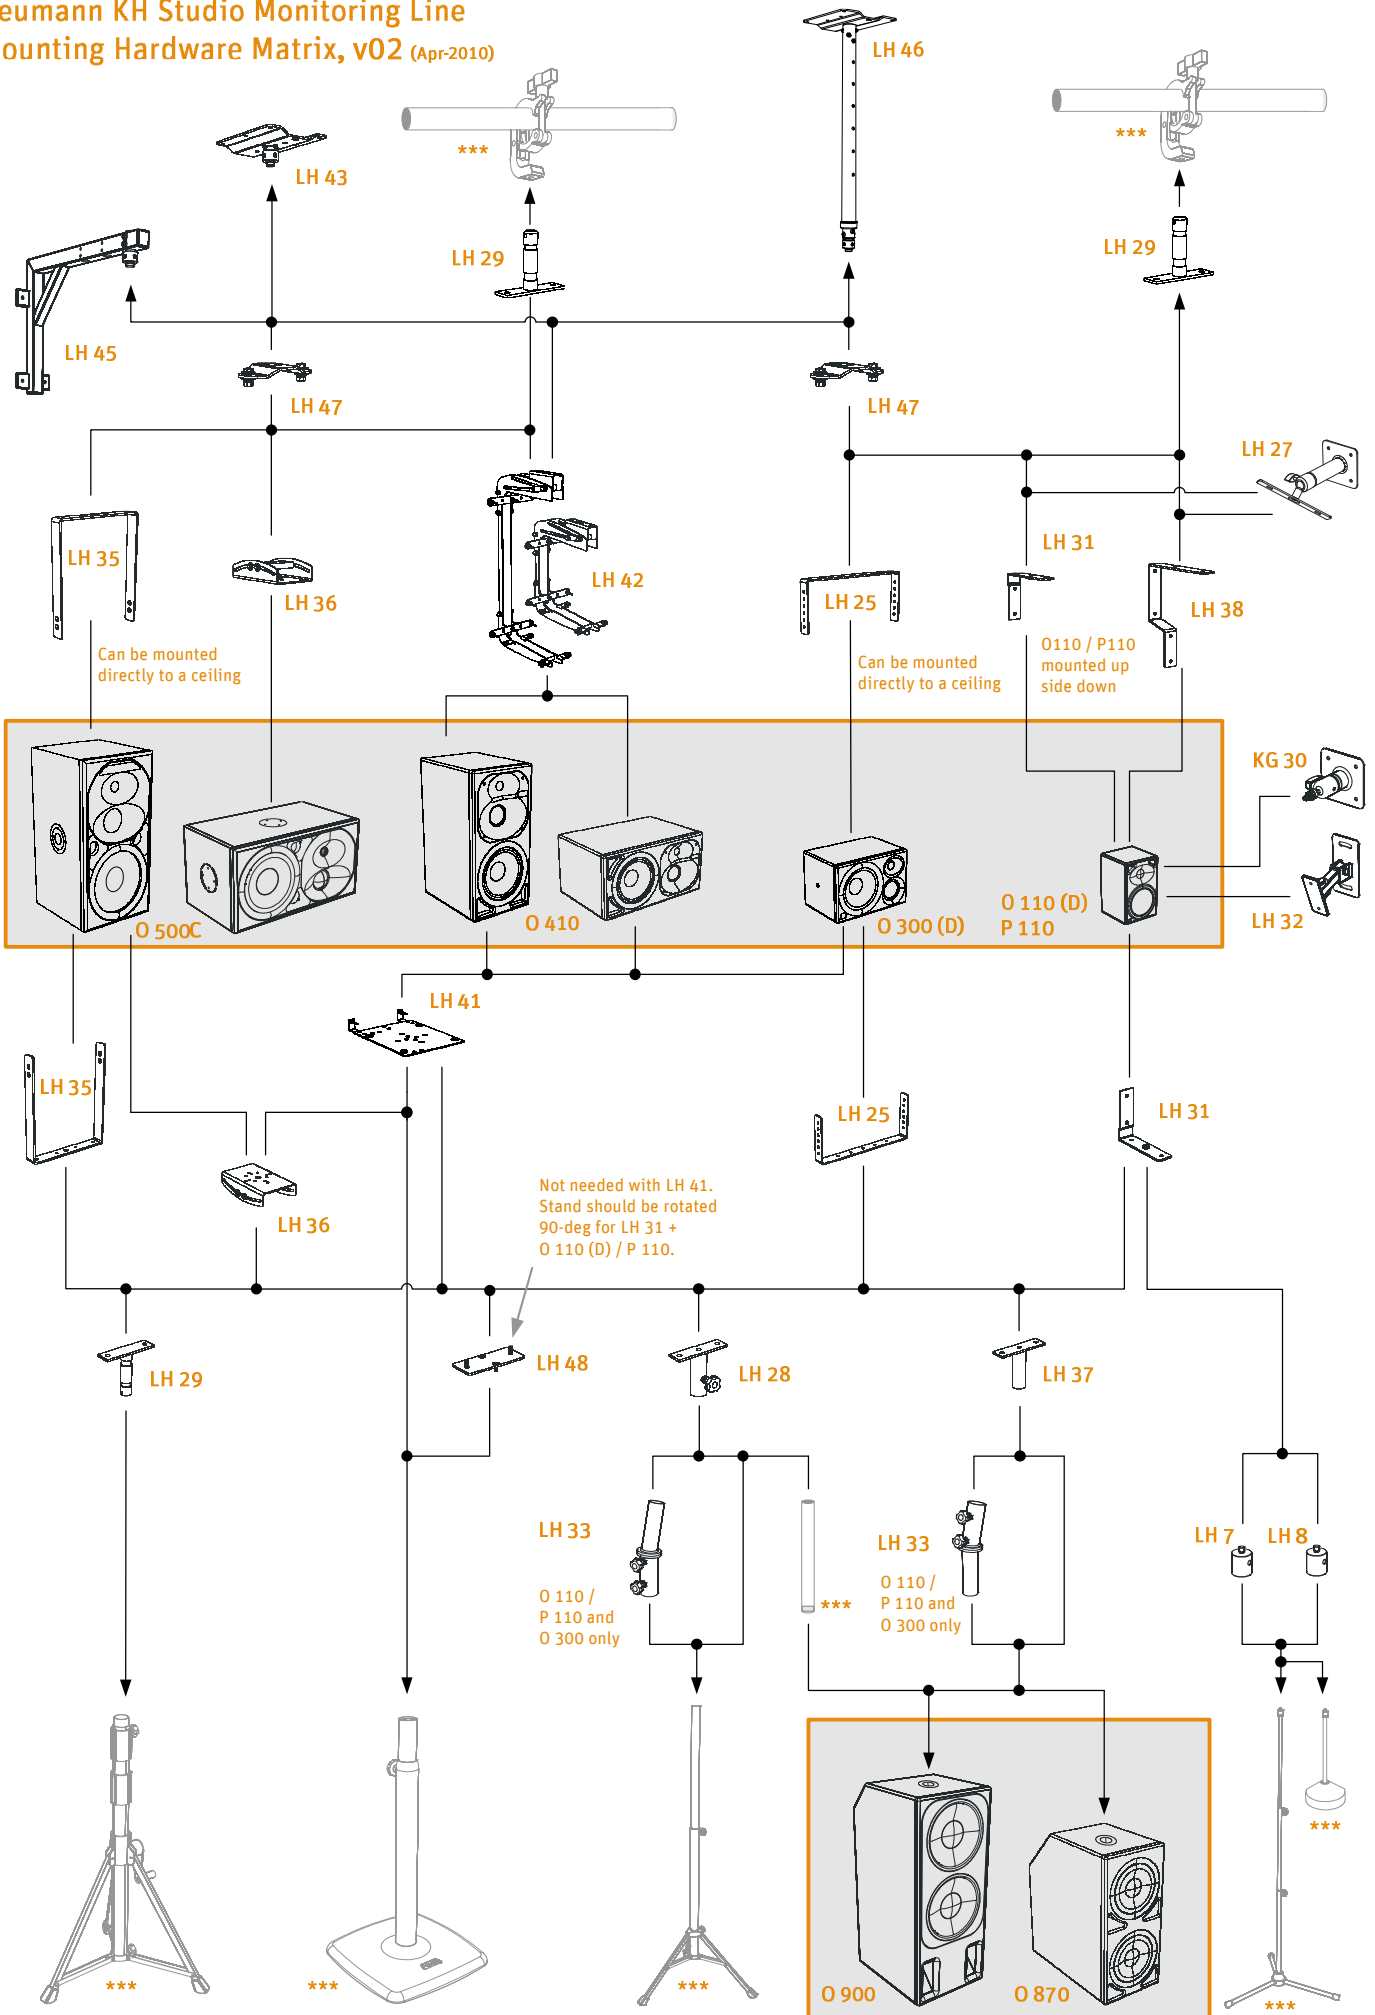

Neumann KH Studio Monitoring Line Mounting Hardware Matrix, v02 (Apr-2010)

*** Sourced from 3rd parties