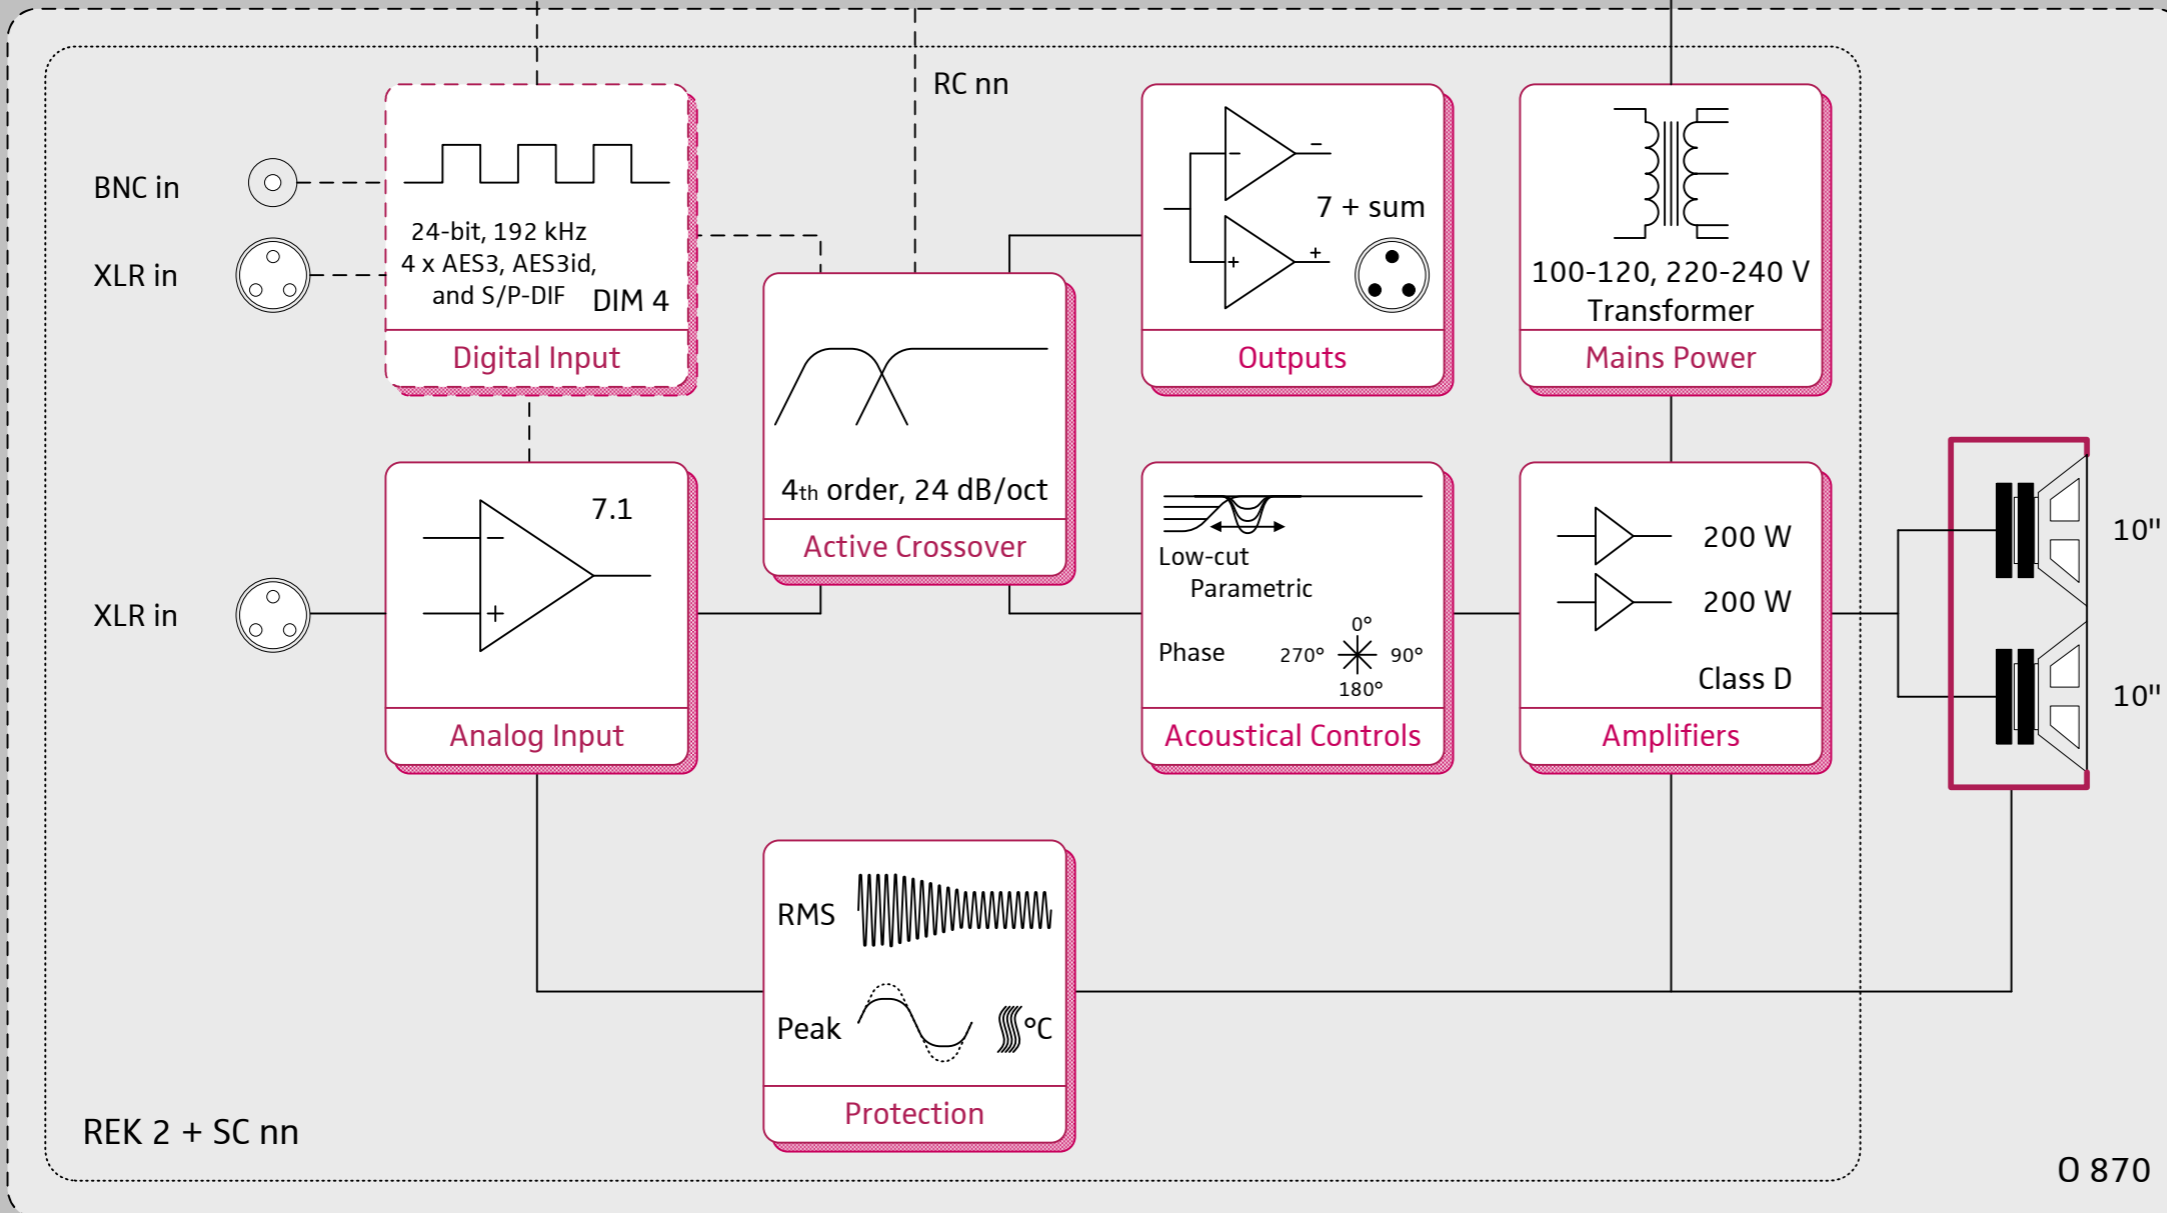

O 870

For compatible mounting hardware see the product's web page at www.klein-hummel.com

LRC 1

Volume
Delay

SRC 1 / SRC 2 / RS-232

Volume
BM
LFE
Solo/Mute

Remote Power
On/Off

O 870