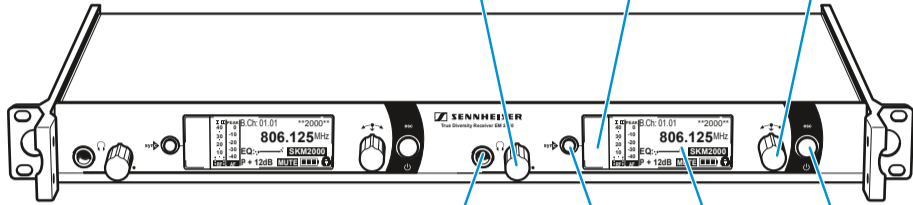

2000 Series

EM 2050 | EM 2000 | SK 2000 | SKM 2000

Quick Guide | Kurzanleitung | Guide rapide | Guida rapida | Guía de inicio rápido | Guia rápido | Beknopte handleiding | Krótka instrukcja obsługi | Snabbguide | Kort vejledning | Píkaohje | Γρήγορος οδηγός | Kisa Kılavuz | Краткая инструкция | 快速指南 | 快速使用指南 | クイックガイド | 요약 설명서

Operating elements

EM 2000

EM 2050

Home screens

Battery

Battery status SK/SKM 2000

100 %
70 %
30 %

LOW BATT