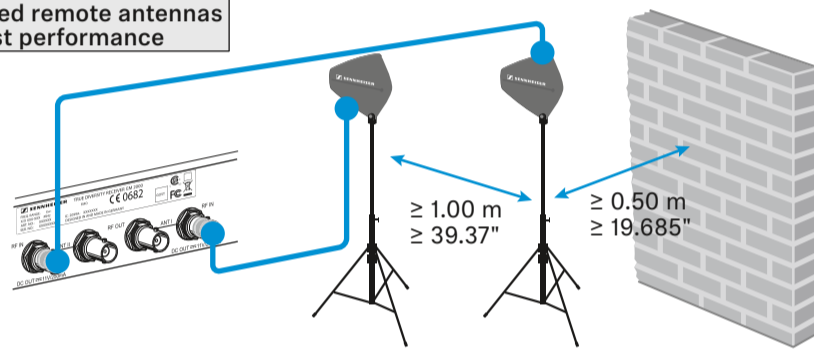

Setup

Recommended remote antennas setup for best performance