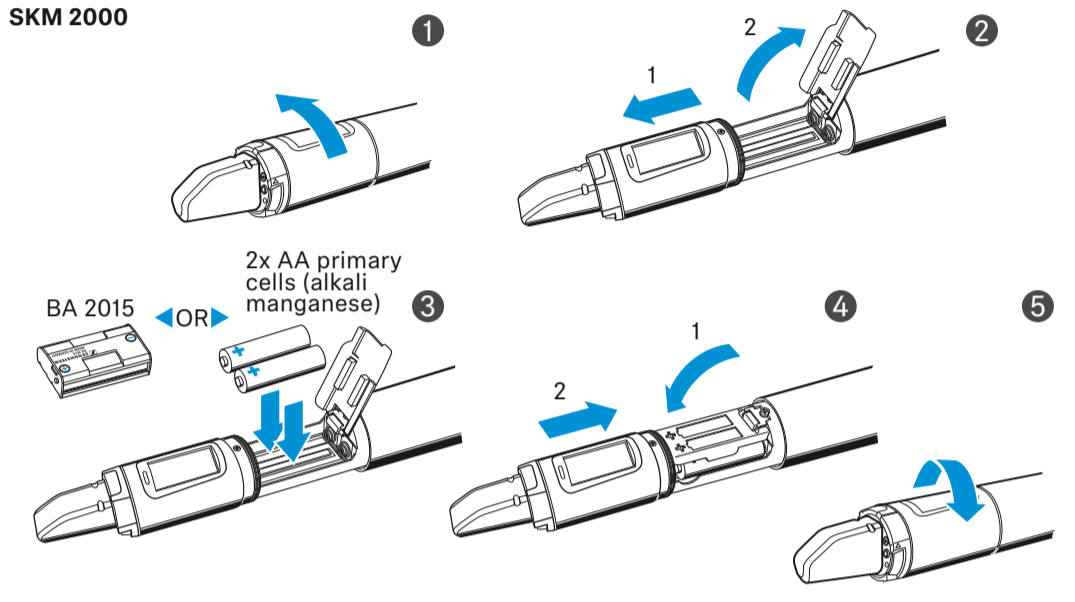

Menu

- Main menu „Menu“
 - Squelch
 - Easy Setup
 - Frequency Preset
 - Name
 - AF Out
 - Equalizer
 - Auto Lock
 - Advanced
 - Exit
- „Easy Setup“
 - Reset List
 - Current List
 - Scan New List
 - Exit
- Extended menu „Advanced Menu“
 - Tune
 - Guitar Tuner
 - Sync Settings
 - Pilot Tone
 - Warnings
 - LCD Contrast
 - Reset
 - IP-Address
 - Software Revision
 - Exit
- Submenu „Sync Settings“
 - SK Settings
 - SKM Settings
 - SKP Settings
 - Exit
- Submenu „SK Settings“, „SKM Settings“, „SKP Settings“
 - Sensitivity
 - Low Cut (SKM)
 - Auto Lock
 - Mute Mode (SK, SKP)
 - RF Power
 - PhantomPower48V (SKP)
 - Cable Emulation (SK)
 - Exit
- „Warnings“
 - AF-Peak
 - Low RF Signal
 - RF Mute
 - TX Mute
 - RX Mute
 - Low Battery
 - Exit

Operating elements

Home screens

On/Off

Setup

Changing settings

Sync

Auto lock

Menu