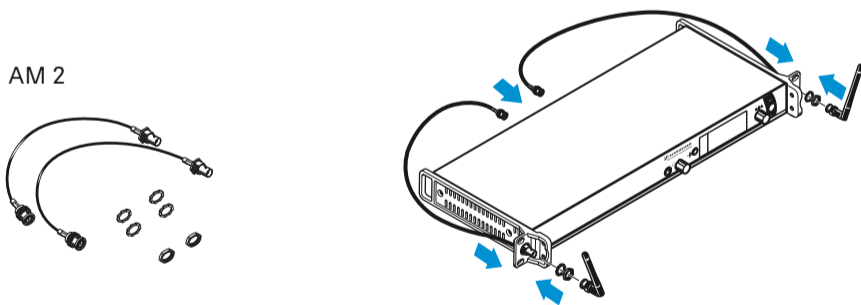

2000 Series

EM 2050 | EM 2000 | SK 2000 | SKM 2000

Quick Guide | Kurzanleitung | Guide rapide | Guida rapida | Guía de inicio rápido | Guia rápido | Beknopte handleiding | Krótka instrukcja obsługi | Snabbguide | Kort vejledning | Píkaohje | Γρήγορος οδηγός | Kisa Kılavuz | Краткая инструкция | 快速指南 | 快速使用指南 | クイックガイド | 요약 설명서

Operating elements

EM 2000

EM 2050

Home screens

Battery

Battery status SK/SKM 2000

100 %
70 %
30 %

LOW BATT

Daisy chaining

Setup

Recommended remote antennas setup for best performance

AM 2

On/Off

Setup

Remote Network -> Sennheiser WSM www.sennheiser.com/wsm

AUDIO OUT

Menu

- Main menu „Menu“
  - Squelch
  - Easy Setup
  - Frequency Preset
  - Name
  - AF Out
  - Equalizer
  - Auto Lock
  - Advanced
  - Exit
- „Easy Setup“
  - Reset List
  - Current List
  - Scan New List
  - Exit
- Extended menu „Advanced Menu“
  - Tune
  - Guitar Tuner
  - Sync Settings
  - Pilot Tone
  - Warnings
  - LCD Contrast
  - Reset
  - IP-Address
  - Software Revision
  - Exit
- Submenu „Sync Settings“
  - SK Settings
  - SKM Settings
  - SKP Settings
  - Exit
- Submenu „SK Settings“, „SKM Settings“, „SKP Settings“
  - Sensitivity
  - Low Cut (SKM)
  - Auto Lock
  - Mute Mode (SK, SKP)
  - RF Power
  - PhantomPower48V (SKP)
  - Cable Emulation (SK)
  - Exit
- „Warnings“
  - AF-Peak
  - Low RF Signal
  - RF Mute
  - TX Mute
  - RX Mute
  - Low Battery
  - Exit

2000 Series Instruction Manuals

Sennheiser Documentation App

Available on Google play or online at www.sennheiser.com/download

Available on the App Store

2000 Series_