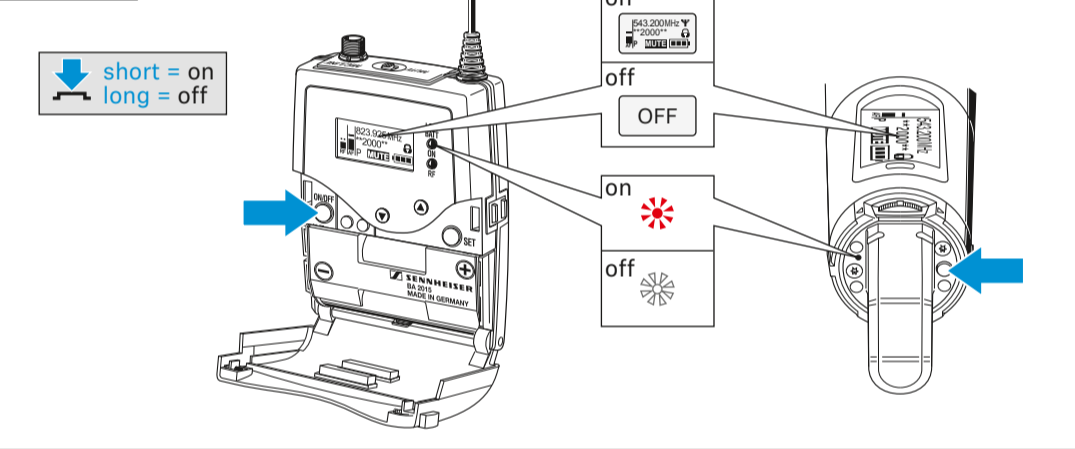

Operating elements

Home screens

On/Off

Setup

Changing settings

Sync

Auto lock

Menu