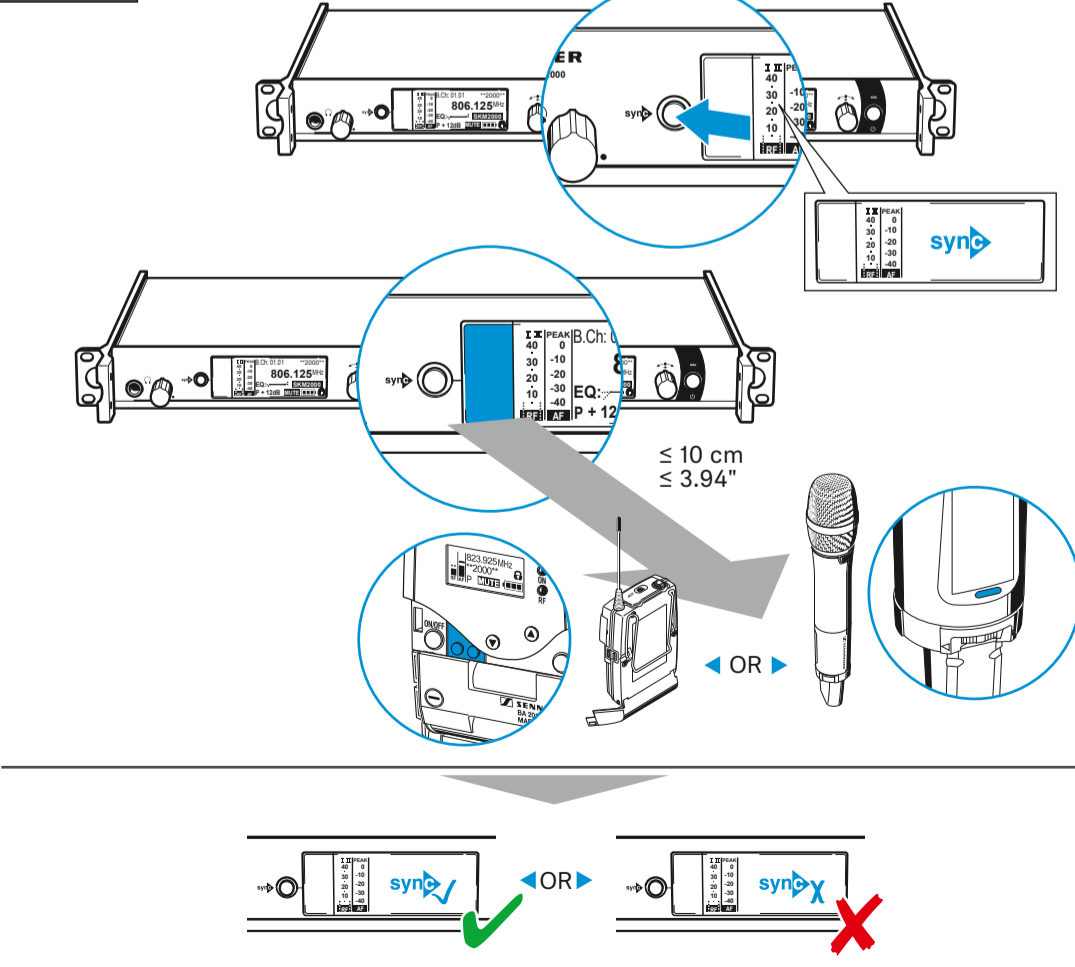

Operating elements

Home screens

On/Off

Setup

Changing settings

Sync

Auto lock

Menu