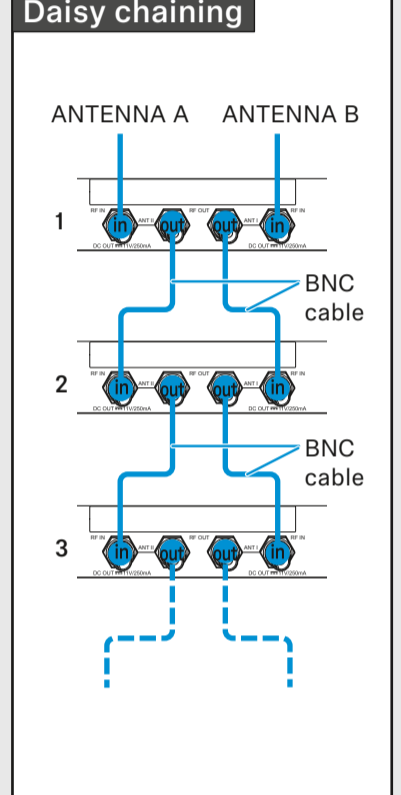

Daisy chaining