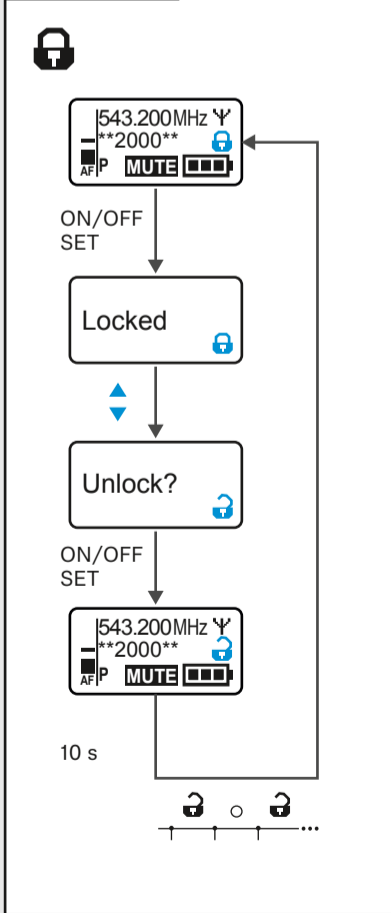

Menu

- Main menu „Menu“
 - Squelch
 - Easy Setup
 - Frequency Preset
 - Name
 - AF Out
 - Equalizer
 - Auto Lock
 - Advanced
 - Exit
- „Easy Setup“
 - Reset List
 - Current List
 - Scan New List
 - Exit
- Extended menu „Advanced Menu“
 - Tune
 - Guitar Tuner
 - Sync Settings
 - Pilot Tone
 - Warnings
 - LCD Contrast
 - Reset
 - IP-Address
 - Software Revision
 - Exit
- Submenu „Sync Settings“
 - SK Settings
 - SKM Settings
 - SKP Settings
 - Exit
- Submenu „SK Settings“, „SKM Settings“, „SKP Settings“
 - Sensitivity
 - Low Cut (SKM)
 - Auto Lock
 - Mute Mode (SK, SKP)
 - RF Power
 - PhantomPower48V (SKP)
 - Cable Emulation (SK)
 - Exit
- „Warnings“
 - AF-Peak
 - Low RF Signal
 - RF Mute
 - TX Mute
 - RX Mute
 - Low Battery
 - Exit

Operating elements

Home screens

On/Off

Setup

Changing settings

Sync

Auto lock

Menu