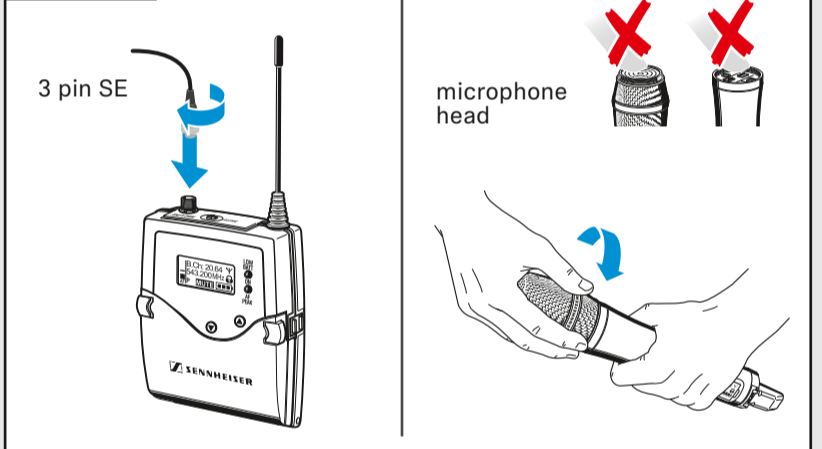

Operating elements

Home screens

On/Off

Setup

Changing settings

Sync

Auto lock

Menu