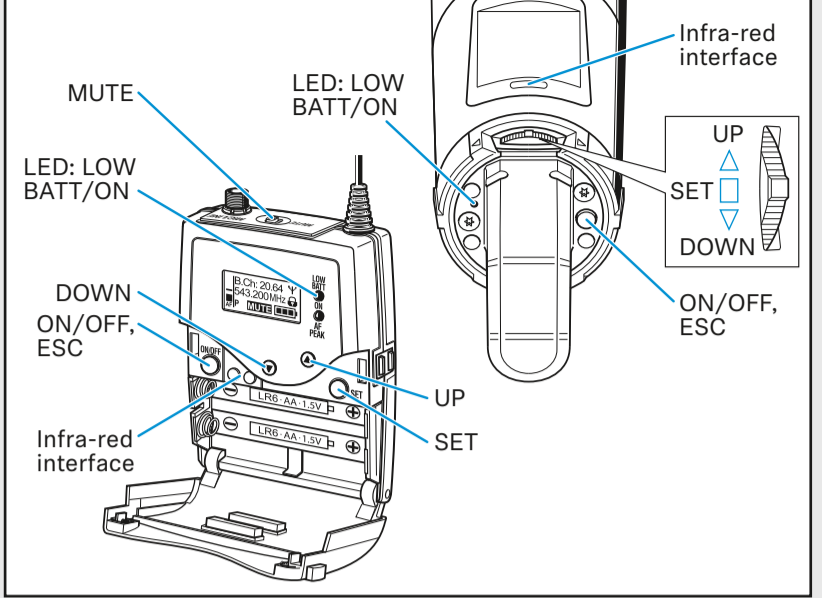

Operating elements

Home screens

On/Off

Setup

Changing settings

Sync

Auto lock

Menu