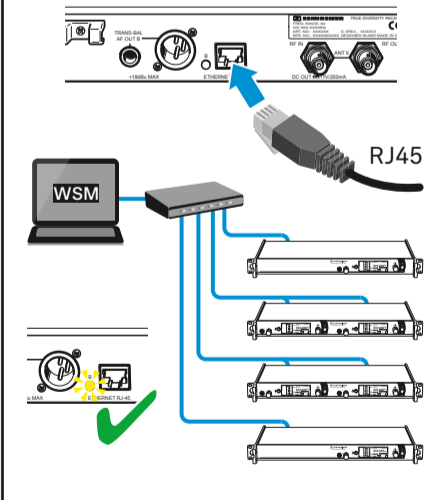

Daisy chaining

Setup

Recommended remote antennas setup for best performance

AM 2

On/Off

Setup

Remote Network -> Sennheiser WSM www.sennheiser.com/wsm

AUDIO OUT

Menu

- Main menu „Menu“
 - Squelch
 - Easy Setup
 - Frequency Preset
 - Name
 - AF Out
 - Equalizer
 - Auto Lock
 - Advanced
 - Exit
- „Easy Setup“
 - Reset List
 - Current List
 - Scan New List
 - Exit
- Extended menu „Advanced Menu“
 - Tune
 - Guitar Tuner
 - Sync Settings
 - Pilot Tone
 - Warnings
 - LCD Contrast
 - Reset
 - IP-Address
 - Software Revision
 - Exit
- Submenu „Sync Settings“
 - SK Settings
 - SKM Settings
 - SKP Settings
 - Exit
- Submenu „SK Settings“, „SKM Settings“, „SKP Settings“
 - Sensitivity
 - Low Cut (SKM)
 - Auto Lock
 - Mute Mode (SK, SKP)
 - RF Power
 - PhantomPower48V (SKP)
 - Cable Emulation (SK)
 - Exit
- „Warnings“
 - AF-Peak
 - Low RF Signal
 - RF Mute
 - TX Mute
 - RX Mute
 - Low Battery
 - Exit