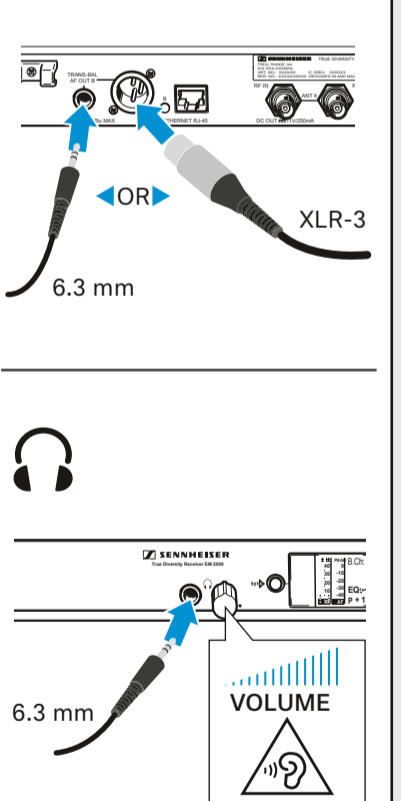

Menu

- Main menu „Menu“
 - Squelch
 - Easy Setup
 - Frequency Preset
 - Name
 - AF Out
 - Equalizer
 - Auto Lock
 - Advanced
 - Exit
- „Easy Setup“
 - Reset List
 - Current List
 - Scan New List
 - Exit
- Extended menu „Advanced Menu“
 - Tune
 - Guitar Tuner
 - Sync Settings
 - Pilot Tone
 - Warnings
 - LCD Contrast
 - Reset
 - IP-Address
 - Software Revision
 - Exit
- Submenu „Sync Settings“
 - SK Settings
 - SKM Settings
 - SKP Settings
 - Exit
- Submenu „SK Settings“, „SKM Settings“, „SKP Settings“
 - Sensitivity
 - Low Cut (SKM)
 - Auto Lock
 - Mute Mode (SK, SKP)
 - RF Power
 - PhantomPower48V (SKP)
 - Cable Emulation (SK)
 - Exit
- „Warnings“
 - AF-Peak
 - Low RF Signal
 - RF Mute
 - TX Mute
 - RX Mute
 - Low Battery
 - Exit