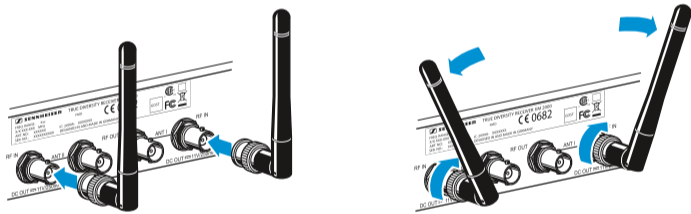

Setup

Recommended remote antennas setup for best performance