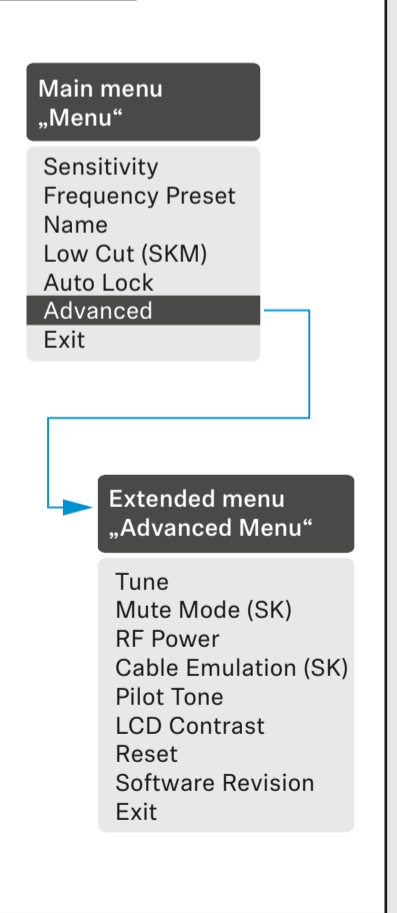

Menu

- Main menu „Menu“
 - Squelch
 - Easy Setup
 - Frequency Preset
 - Name
 - AF Out
 - Equalizer
 - Auto Lock
 - Advanced
 - Exit
- „Easy Setup“
 - Reset List
 - Current List
 - Scan New List
 - Exit
- Extended menu „Advanced Menu“
 - Tune
 - Guitar Tuner
 - Sync Settings
 - Pilot Tone
 - Warnings
 - LCD Contrast
 - Reset
 - IP-Address
 - Software Revision
 - Exit
- Submenu „Sync Settings“
 - SK Settings
 - SKM Settings
 - SKP Settings
 - Exit
- Submenu „SK Settings“, „SKM Settings“, „SKP Settings“
 - Sensitivity
 - Low Cut (SKM)
 - Auto Lock
 - Mute Mode (SK, SKP)
 - RF Power
 - PhantomPower48V (SKP)
 - Cable Emulation (SK)
 - Exit
- „Warnings“
 - AF-Peak
 - Low RF Signal
 - RF Mute
 - TX Mute
 - RX Mute
 - Low Battery
 - Exit

Operating elements

Home screens

On/Off

Setup

Changing settings

Sync

Auto lock

Menu