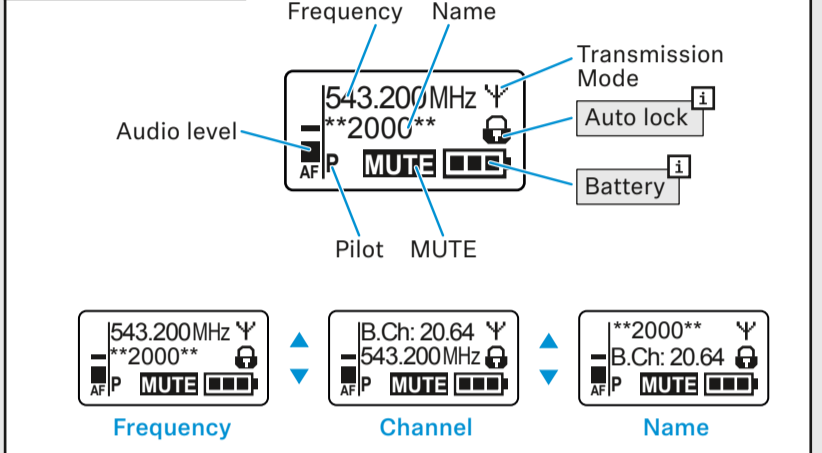

Menu

- Main menu „Menu“
 - Squelch
 - Easy Setup
 - Frequency Preset
 - Name
 - AF Out
 - Equalizer
 - Auto Lock
 - Advanced
 - Exit
- „Easy Setup“
 - Reset List
 - Current List
 - Scan New List
 - Exit
- Extended menu „Advanced Menu“
 - Tune
 - Guitar Tuner
 - Sync Settings
 - Pilot Tone
 - Warnings
 - LCD Contrast
 - Reset
 - IP-Address
 - Software Revision
 - Exit
- Submenu „Sync Settings“
 - SK Settings
 - SKM Settings
 - SKP Settings
 - Exit
- Submenu „SK Settings“, „SKM Settings“, „SKP Settings“
 - Sensitivity
 - Low Cut (SKM)
 - Auto Lock
 - Mute Mode (SK, SKP)
 - RF Power
 - PhantomPower48V (SKP)
 - Cable Emulation (SK)
 - Exit
- „Warnings“
 - AF-Peak
 - Low RF Signal
 - RF Mute
 - TX Mute
 - RX Mute
 - Low Battery
 - Exit

Operating elements

Home screens

On/Off

Setup

Changing settings

Sync

Auto lock

Menu