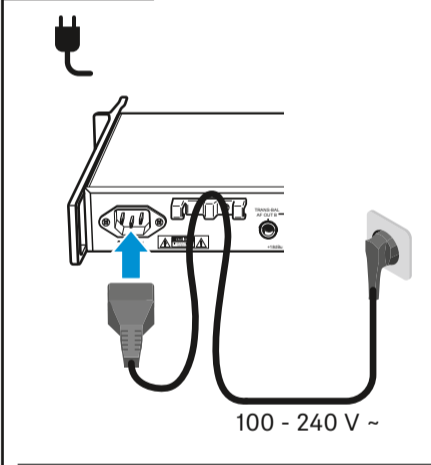

Setup

Remote Network -> Sennheiser WSM www.sennheiser.com/wsm