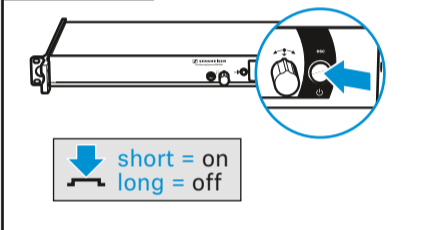

2000 Series

EM 2050 | EM 2000 | SK 2000 | SKM 2000

Quick Guide | Kurzanleitung | Guide rapide | Guida rapida | Guía de inicio rápido | Guia rápido | Beknopte handleiding | Krótka instrukcja obsługi | Snabbguide | Kort vejledning | Píkaohje | Γρήγορος οδηγός | Kisa Kılavuz | Краткая инструкция | 快速指南 | 快速使用指南 | クイックガイド | 요약 설명서

Operating elements

EM 2000

EM 2050

Home screens

Battery

Battery status SK/SKM 2000

100 %
70 %
30 %

LOW BATT

Daisy chaining

Setup

Recommended remote antennas setup for best performance

AM 2

On/Off

Setup

Remote Network -> Sennheiser WSM www.sennheiser.com/wsm

AUDIO OUT

Menu

- Main menu „Menu“
  - Squelch
  - Easy Setup
  - Frequency Preset
  - Name
  - AF Out
  - Equalizer
  - Auto Lock
  - Advanced
  - Exit
- „Easy Setup“
  - Reset List
  - Current List
  - Scan New List
  - Exit
- Extended menu „Advanced Menu“
  - Tune
  - Guitar Tuner
  - Sync Settings
  - Pilot Tone
  - Warnings
  - LCD Contrast
  - Reset
  - IP-Address
  - Software Revision
  - Exit
- Submenu „Sync Settings“
  - SK Settings
  - SKM Settings
  - SKP Settings
  - Exit
- Submenu „SK Settings“, „SKM Settings“, „SKP Settings“
  - Sensitivity
  - Low Cut (SKM)
  - Auto Lock
  - Mute Mode (SK, SKP)
  - RF Power
  - PhantomPower48V (SKP)
  - Cable Emulation (SK)
  - Exit
- „Warnings“
  - AF-Peak
  - Low RF Signal
  - RF Mute
  - TX Mute
  - RX Mute
  - Low Battery
  - Exit

2000 Series Instruction Manuals

Sennheiser Documentation App

Available on Google play or online at www.sennheiser.com/download

Available on the App Store

2000 Series_