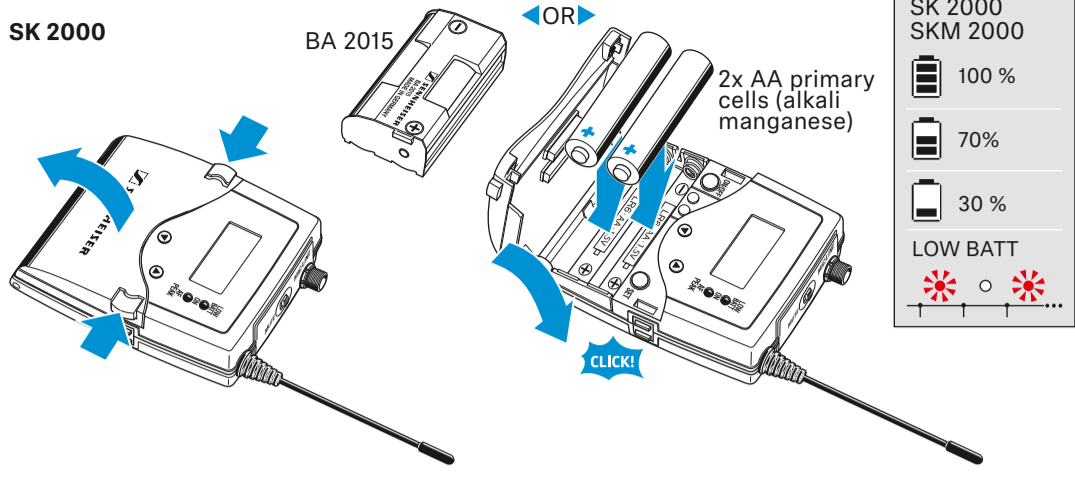

Battery

SK 2000