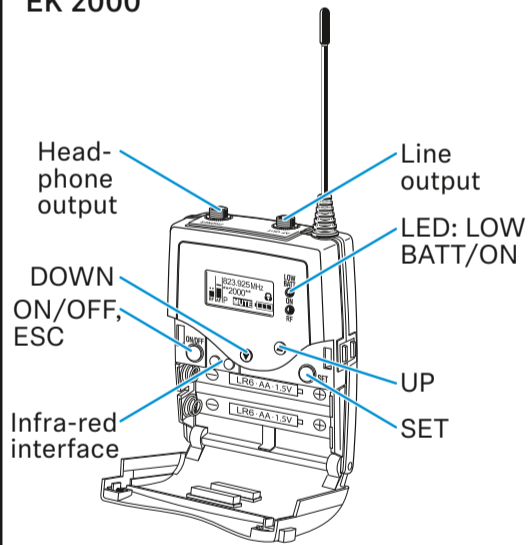

Operating elements

EK 2000