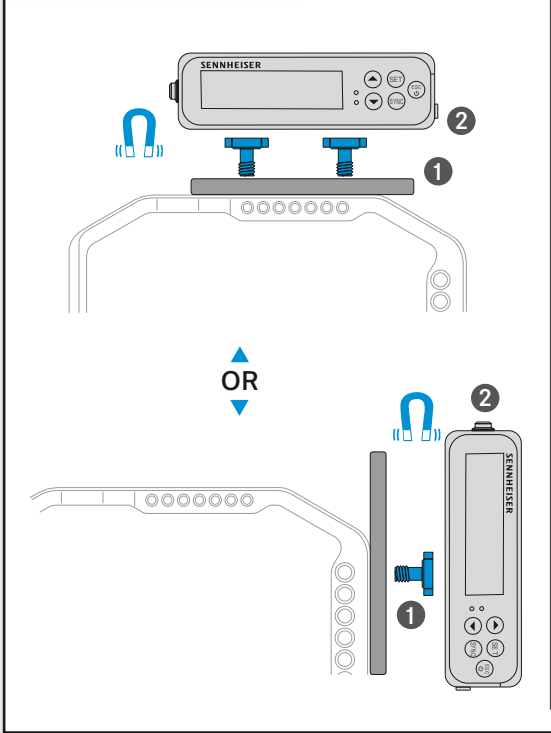

EW-D Smart Assist

Sennheiser Documentation App

Attach to DSLR Cameras

Attach to Camera Cages

Attach to Bags

Attach to Video Cameras

Attach to Arms