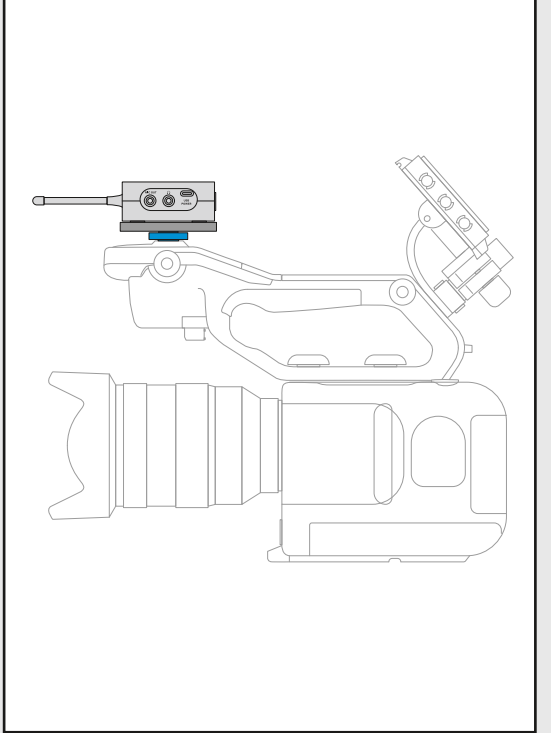

EW-D Smart Assist

Sennheiser Documentation App

Attach to DSLR Cameras

Attach to Camera Cages

Attach to Bags

Attach to Video Cameras

Attach to Arms