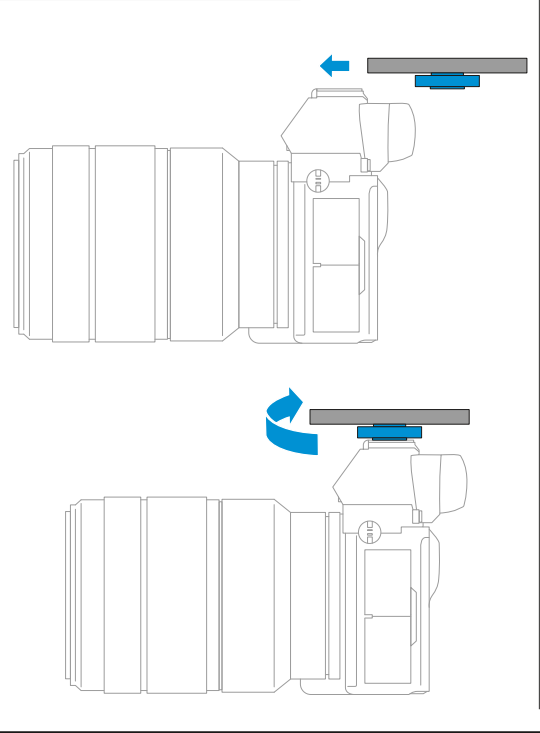

EW-D Smart Assist

Sennheiser Documentation App

Attach to DSLR Cameras

Attach to Camera Cages

Attach to Bags

Attach to Video Cameras

Attach to Arms