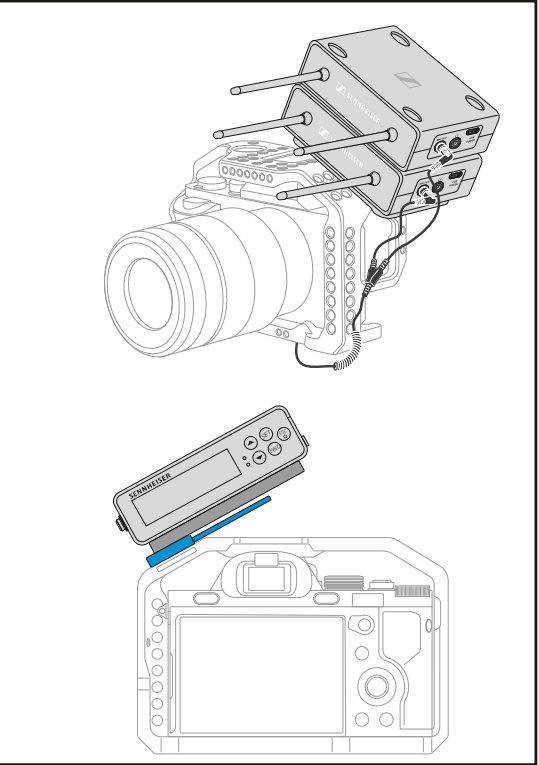

EW-D Smart Assist

Sennheiser Documentation App

Attach to DSLR Cameras

Attach to Camera Cages

Attach to Bags

Attach to Video Cameras

Attach to Arms