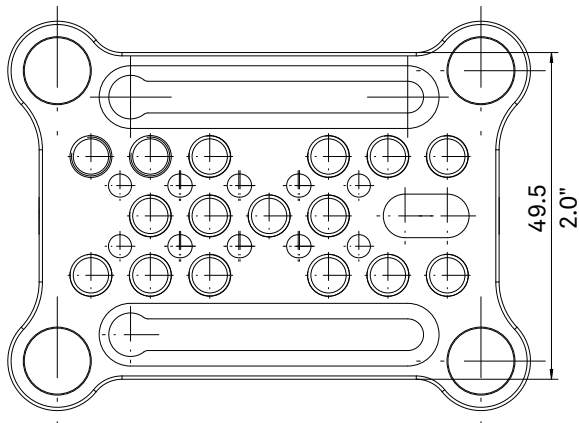

Evolution Wireless Digital EW-DP ME-4 SET | Lavalier Set

DIMENSIONS

EW-DP EK

Evolution Wireless Digital EW-DP ME-4 SET | Lavalier Set

DIMENSIONS

EW-D SK

Frequenzbereich Frequency range	L
1785-1805 MHz	198.8 / 7.83"
925-937.5 MHz	152.8 / 6.02"
902-928 MHz	152.8 / 6.02"
823-832 MHz / 863-865 MHz	161.8 / 6.37"
662-694 MHz	190.8 / 7.51"
630-662 MHz	190.8 / 7.51"
606-662 MHz	190.8 / 7.51"
552-608 MHz	212.8 / 8.38"
520-576 MHz	212.8 / 8.38"
470.2-526 MHz	226.8 / 8.93"

Evolution Wireless Digital EW-DP ME-4 SET | Lavalier Set

DIMENSIONS

Accesorios de montaje

Montagemaße in Anlehnung an ISO 518
Mounting dimensions according to ISO 518