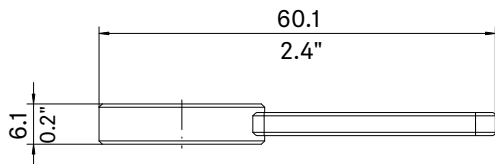

Evolution Wireless Digital EW-DP ME-4 SET | Lavalier Set

DIMENSIONS

EW-DP EK

Evolution Wireless Digital EW-DP ME-4 SET | Lavalier Set

DIMENSIONS

EW-D SK

Frequenzbereich Frequency range	L
1785-1805 MHz	198.8 / 7.83"
925-937.5 MHz	152.8 / 6.02"
902-928 MHz	152.8 / 6.02"
823-832 MHz / 863-865 MHz	161.8 / 6.37"
662-694 MHz	190.8 / 7.51"
630-662 MHz	190.8 / 7.51"
606-662 MHz	190.8 / 7.51"
552-608 MHz	212.8 / 8.38"
520-576 MHz	212.8 / 8.38"
470.2-526 MHz	226.8 / 8.93"

Evolution Wireless Digital EW-DP ME-4 SET | Lavalier Set

DIMENSIONS

Accesorios de montaje

Montagemaße in Anlehnung an ISO 518
Mounting dimensions according to ISO 518