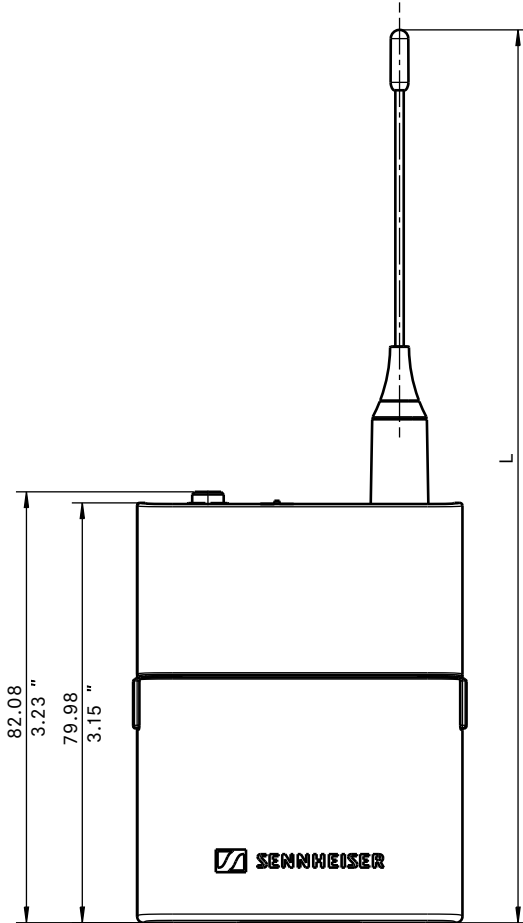

Evolution Wireless Digital EW-DP ME-4 SET | Lavalier Set

DIMENSIONS

EW-DP EK

Evolution Wireless Digital EW-DP ME-4 SET | Lavalier Set

DIMENSIONS

EW-D SK

Frequenzbereich Frequency range	L
1785-1805 MHz	198.8 / 7.83"
925-937.5 MHz	152.8 / 6.02"
902-928 MHz	152.8 / 6.02"
823-832 MHz / 863-865 MHz	161.8 / 6.37"
662-694 MHz	190.8 / 7.51"
630-662 MHz	190.8 / 7.51"
606-662 MHz	190.8 / 7.51"
552-608 MHz	212.8 / 8.38"
520-576 MHz	212.8 / 8.38"
470.2-526 MHz	226.8 / 8.93"

Evolution Wireless Digital EW-DP ME-4 SET | Lavalier Set

DIMENSIONS

Accesorios de montaje

Montagemaße in Anlehnung an ISO 518
Mounting dimensions according to ISO 518