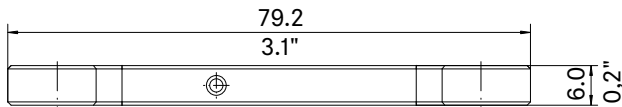

Evolution Wireless Digital EW-DP ME-4 SET | Lavalier Set

DIMENSIONS

EW-DP EK

Evolution Wireless Digital EW-DP ME-4 SET | Lavalier Set

DIMENSIONS

EW-D SK

Frequenzbereich Frequency range	L
1785-1805 MHz	198.8 / 7.83"
925-937.5 MHz	152.8 / 6.02"
902-928 MHz	152.8 / 6.02"
823-832 MHz / 863-865 MHz	161.8 / 6.37"
662-694 MHz	190.8 / 7.51"
630-662 MHz	190.8 / 7.51"
606-662 MHz	190.8 / 7.51"
552-608 MHz	212.8 / 8.38"
520-576 MHz	212.8 / 8.38"
470.2-526 MHz	226.8 / 8.93"

Evolution Wireless Digital EW-DP ME-4 SET | Lavalier Set

DIMENSIONS

Accesorios de montaje

Montagemaße in Anlehnung an ISO 518
Mounting dimensions according to ISO 518