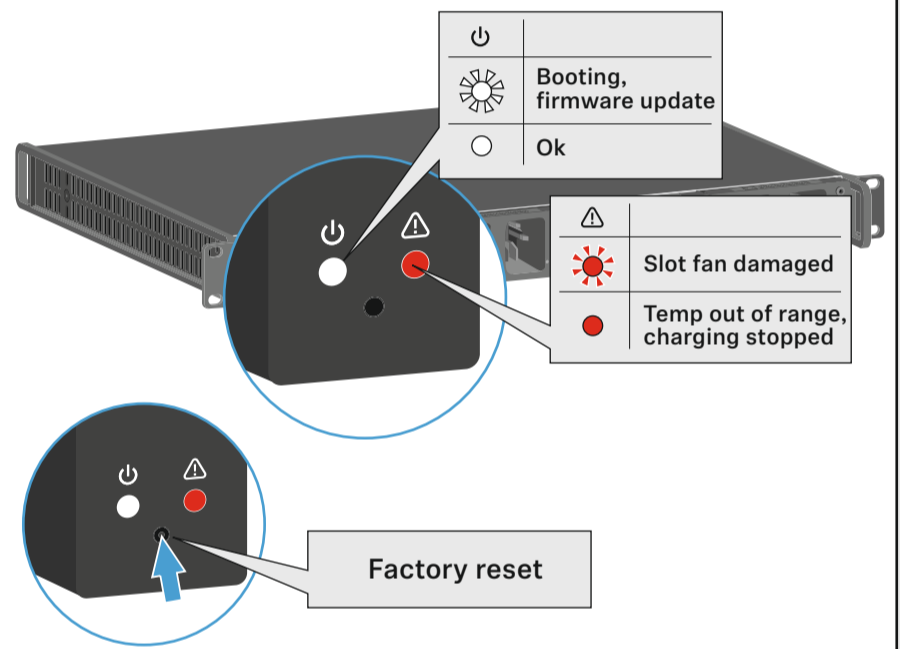

Setup

Remote Network - Sennheiser WSM
www.sennheiser.com/wsm

* to be ordered separately

Charging

* to be ordered separately

	Temp out of range, charging stopped
	Battery damaged
	Battery in regeneration
	Charging 0 % - 80 %
	Charging 81 % - 96 %
	Fully charged