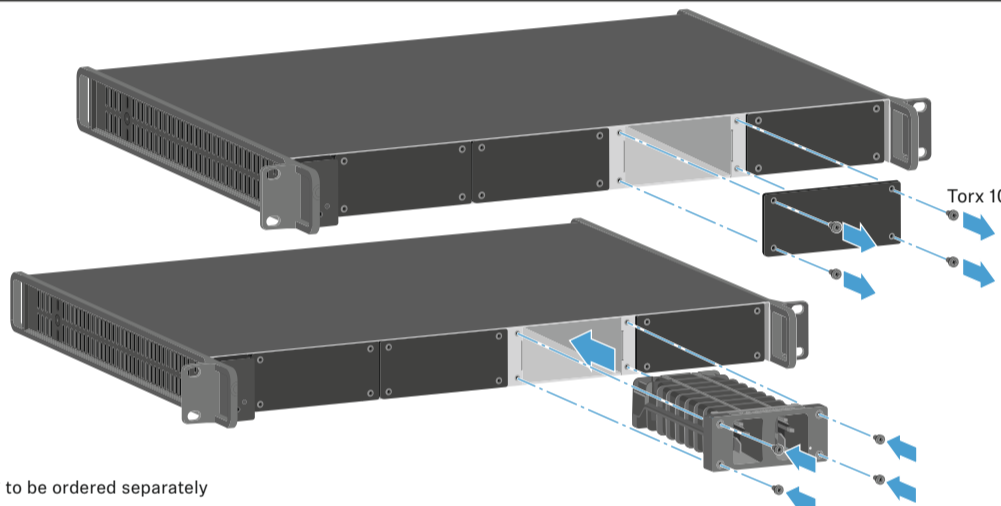

Setup

Remote Network - Sennheiser WSM
www.sennheiser.com/wsm

* to be ordered separately

Charging

* to be ordered separately

	Temp out of range, charging stopped
	Battery damaged
	Battery in regeneration
	Charging 0 % - 80 %
	Charging 81 % - 96 %
	Fully charged