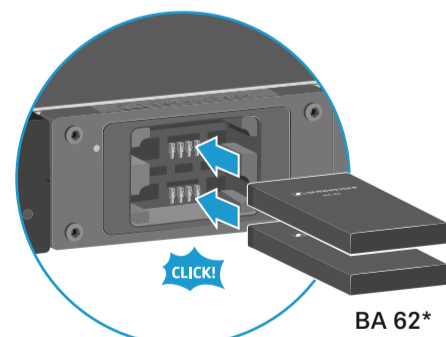

Setup

Remote Network - Sennheiser WSM
www.sennheiser.com/wsm

* to be ordered separately

Charging

* to be ordered separately

	Temp out of range, charging stopped
	Battery damaged
	Battery in regeneration
	Charging 0 % - 80 %
	Charging 81 % - 96 %
	Fully charged