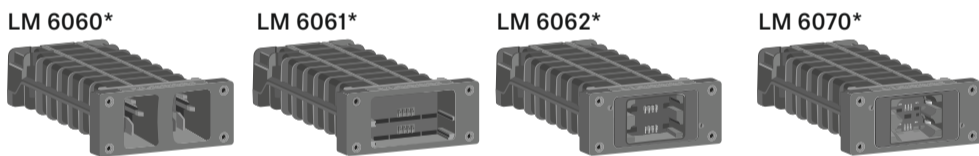

Setup

Remote Network - Sennheiser WSM
www.sennheiser.com/wsm

* to be ordered separately

Charging

* to be ordered separately

	Temp out of range, charging stopped
	Battery damaged
	Battery in regeneration
	Charging 0 % - 80 %
	Charging 81 % - 96 %
	Fully charged