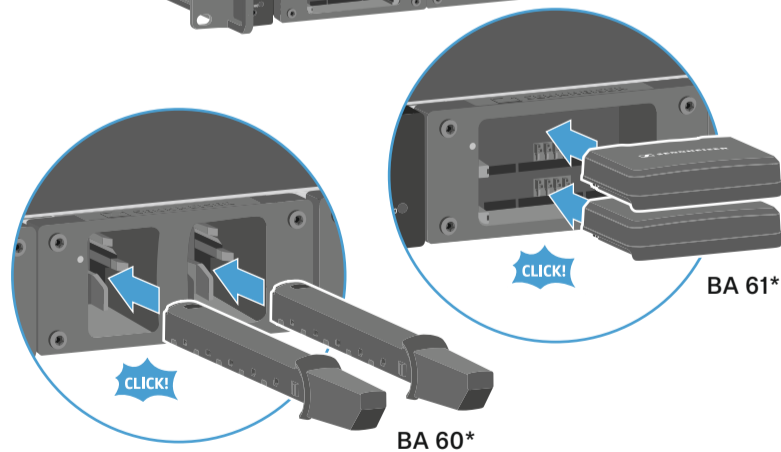

Setup

Remote Network - Sennheiser WSM
www.sennheiser.com/wsm

* to be ordered separately

Charging

* to be ordered separately

	Temp out of range, charging stopped
	Battery damaged
	Battery in regeneration
	Charging 0 % - 80 %
	Charging 81 % - 96 %
	Fully charged