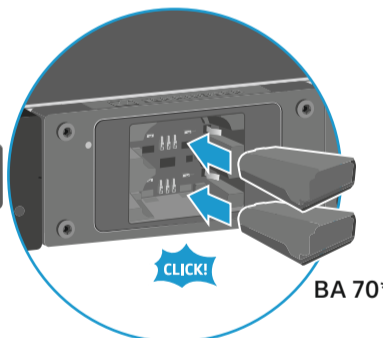

Setup

Remote Network - Sennheiser WSM
www.sennheiser.com/wsm

* to be ordered separately

Charging

* to be ordered separately

	Temp out of range, charging stopped
	Battery damaged
	Battery in regeneration
	Charging 0 % - 80 %
	Charging 81 % - 96 %
	Fully charged