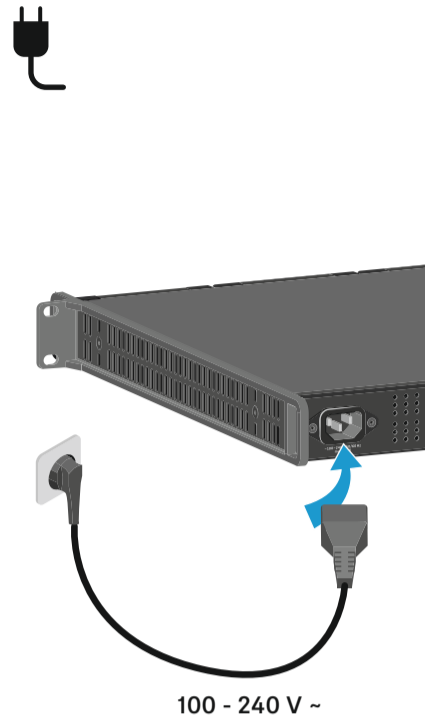

Setup

Remote Network - Sennheiser WSM
www.sennheiser.com/wsm

* to be ordered separately

Charging

* to be ordered separately

	Temp out of range, charging stopped
	Battery damaged
	Battery in regeneration
	Charging 0 % - 80 %
	Charging 81 % - 96 %
	Fully charged