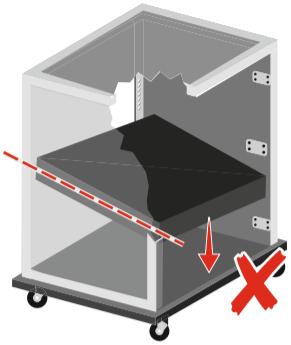

Setup

Remote Network - Sennheiser WSM
www.sennheiser.com/wsm

* to be ordered separately

Charging

* to be ordered separately

	Temp out of range, charging stopped
	Battery damaged
	Battery in regeneration
	Charging 0 % - 80 %
	Charging 81 % - 96 %
	Fully charged