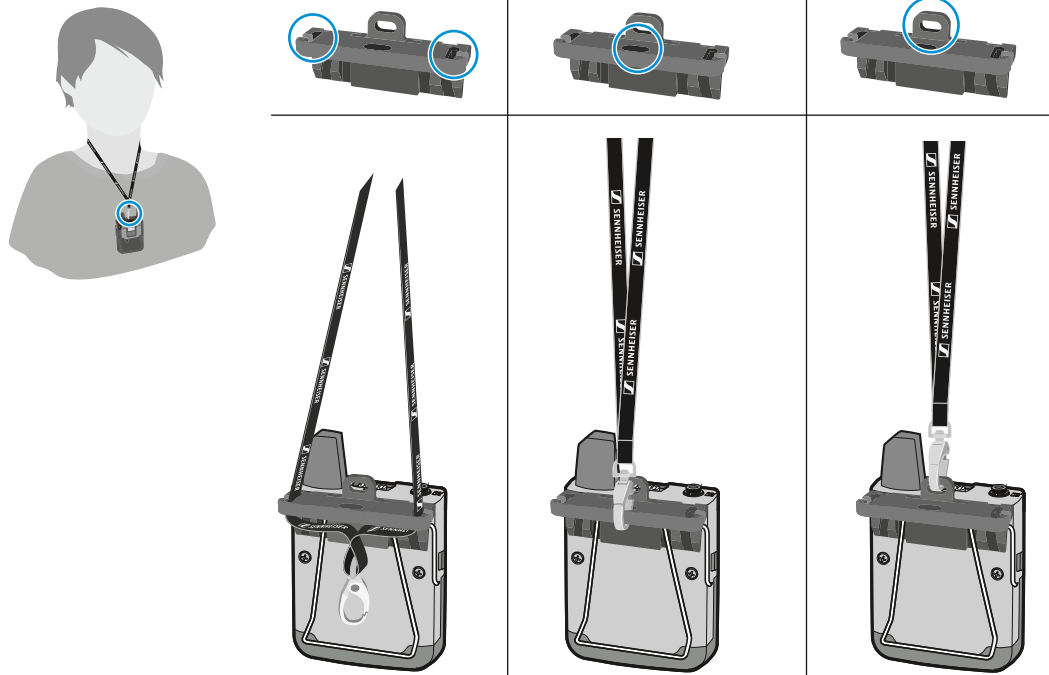

Setup

Cleaning

Accessories

* Accessory | Zubehör | Accessoires | Accessorios |
Accesorios | Acessórios | Toebehoren | Części akcesoria
| Tillbehör | Tilbehør | Lisäosia | ξεσουάρ ανταλλακτικά |
Aksesuar | Аксессуары | 附件 | 輔料 | 付属品 |
액세서리부품

Specifications

Pick-up pattern	omni-directional
Sensitivity in free field (1 kHz)	5 mV/Pa $\pm$2.5 dB
Max. SPL at 1 kHz	140 dB
Frequency response	20 to 20,000 Hz
Equivalent noise level A-weighted	28 dB
Connector	3.5 mm jack
Total length	90 mm
Supply voltage	7.5 V
Diameter of microphone	4.8 mm
Compatible with	ew G3/ew G4/EW-D/EW-DX/SL DW

Connector

3.5 mm

Applicable to

ew G3/ew G4/
EW-D/EW-DX/SL DW

Connector assignment

Frequency response

capsule
only

MZW 2