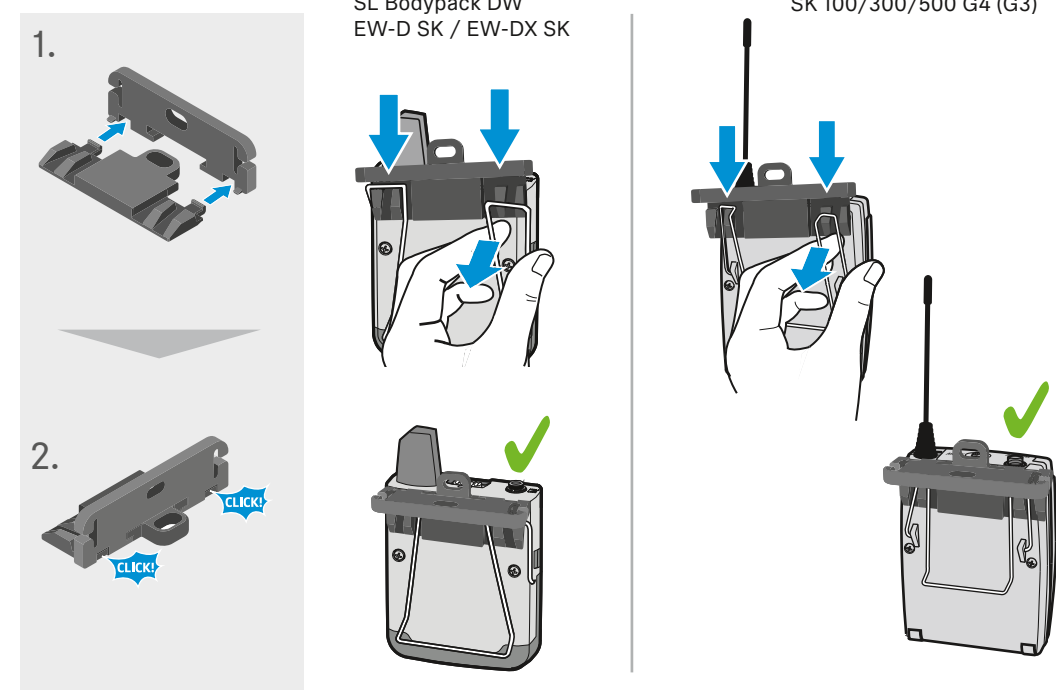

Setup

Sennheiser electronic GmbH & Co. KG

Am Labor 1, 30900 Wedemark, Germany
www.sennheiser.com

Publ. 01/23, 597200/A02