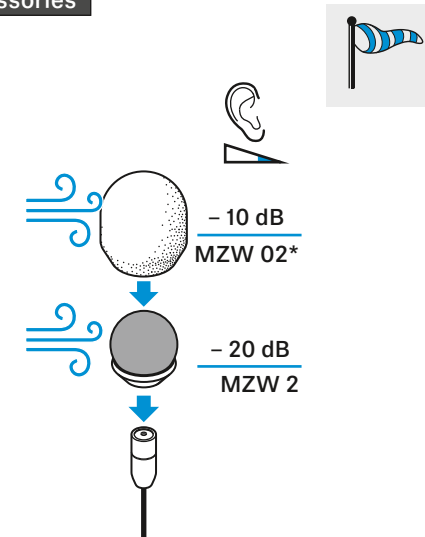

Publ. 01/23, 597200/A02

Setup

Cleaning

Accessories

* Accessory | Zubehör | Accessoires | Accessorios |
 Accesorios | Acessórios | Toebehoren | Części akcesoria
 | Tillbehör | Tilbehør | Lisäosia | ξεσουάρ ανταλλακτικά |
 Aksesuar | Аксессуары | 附件 | 輔料 | 付属品 |
 액세서리부품

Specifications

Pick-up pattern	omni-directional
Sensitivity in free field (1 kHz)	5 mV/Pa \pm 2.5 dB
Max. SPL at 1 kHz	140 dB
Frequency response	20 to 20,000 Hz
Equivalent noise level A-weighted	28 dB
Connector	3.5 mm jack
Total length	90 mm
Supply voltage	7.5 V
Diameter of microphone	4.8 mm
Compatible with	ew G3/ew G4/EW-D/EW-DX/SL DW

Connector

3.5 mm

Applicable to

ew G3/ew G4/
EW-D/EW-DX/SL DW

Connector assignment

Frequency response

capsule
only

MZW 2