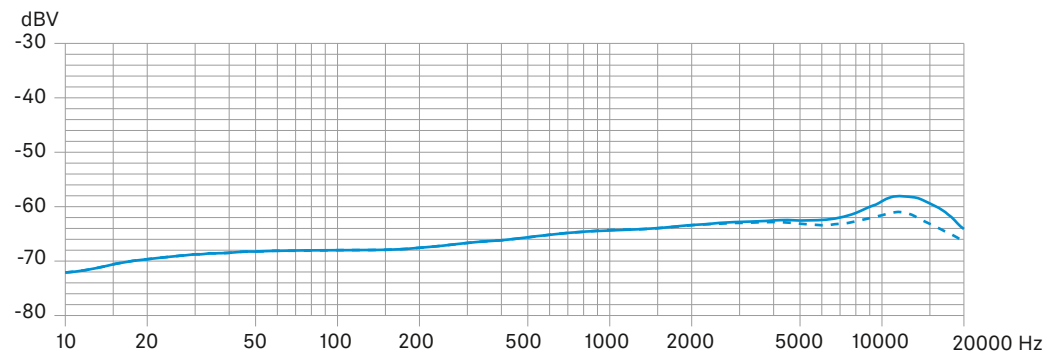

Connector assignment

Frequency response