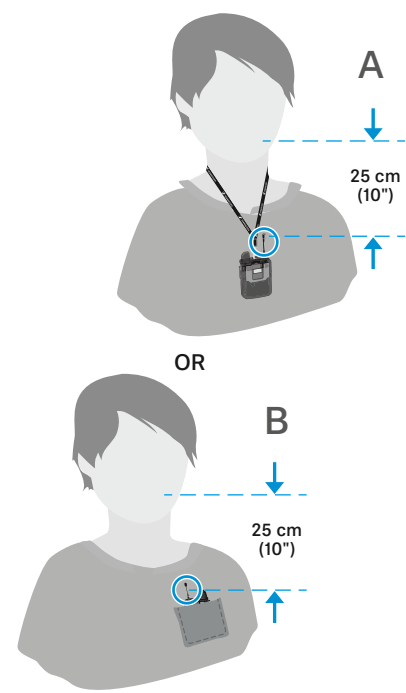

Wearing the microphone