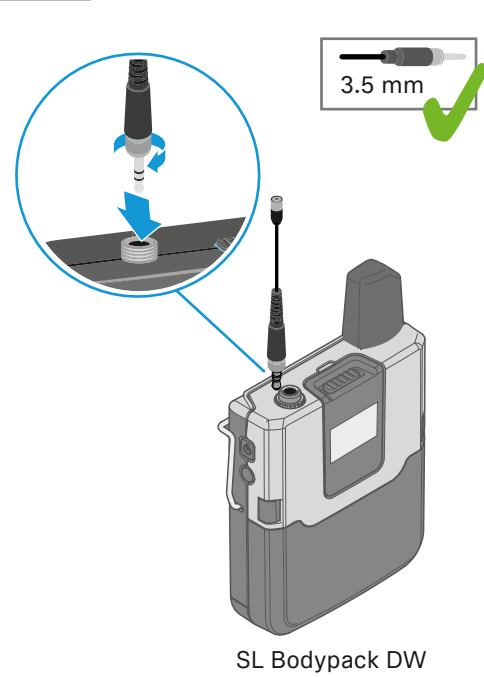

MKE mini

PRESENTER MICROPHONE

Quick Guide
Kurzanleitung
Guide de démarrage rapide
Guida rapida
Instrucciones resumidas
Instruções resumidas
Beknopte gebruiksaanwijzing
Krótka instrukcja obsługi
Snabbguide

Kort vejledning
Pikaohje
Σύντομες οδηγίες
Kısa Kılavuz
Краткая инструкция
快速指南
快速使用指南
クイックガイド
요약 안내서

SENNHEISER

In the box

Setup

Wearing the microphone

Setup

Sennheiser electronic GmbH & Co. KG

Am Labor 1, 30900 Wedemark, Germany
www.sennheiser.com

Publ. 01/23, 597200/A02