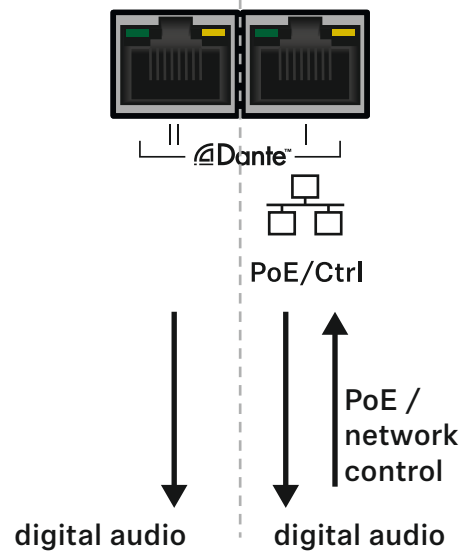

Printed in Germany, Publ. 12/23, 583940/A03

In the box

Connecting

Single Cable Mode (Factory Default)

Audio Redundancy Mode

Split Mode

Configuration via Audinate Dante Controller | www.audinate.com

Cable Routing