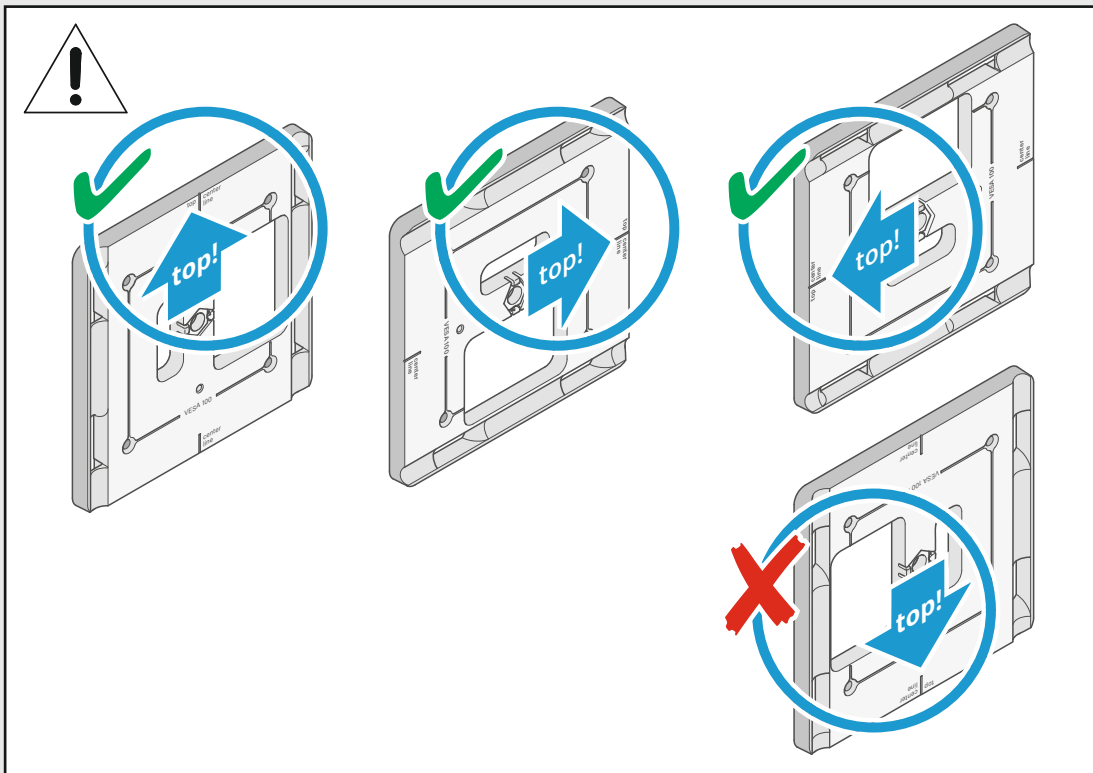

Printed in Germany, Publ. 12/23, 583940/A03

In the box

Connecting

Single Cable Mode (Factory Default)

Audio Redundancy Mode

Split Mode

Configuration via Audinate Dante Controller | www.audinate.com

Cable Routing