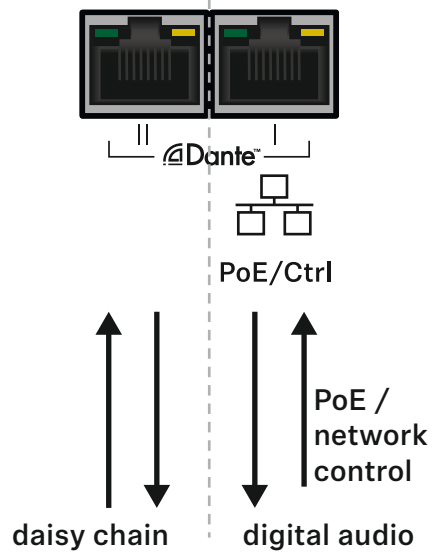

Printed in Germany, Publ. 12/23, 583940/A03

In the box

Connecting

Single Cable Mode (Factory Default)

Audio Redundancy Mode

Split Mode

Configuration via Audinate Dante Controller | www.audinate.com

Cable Routing