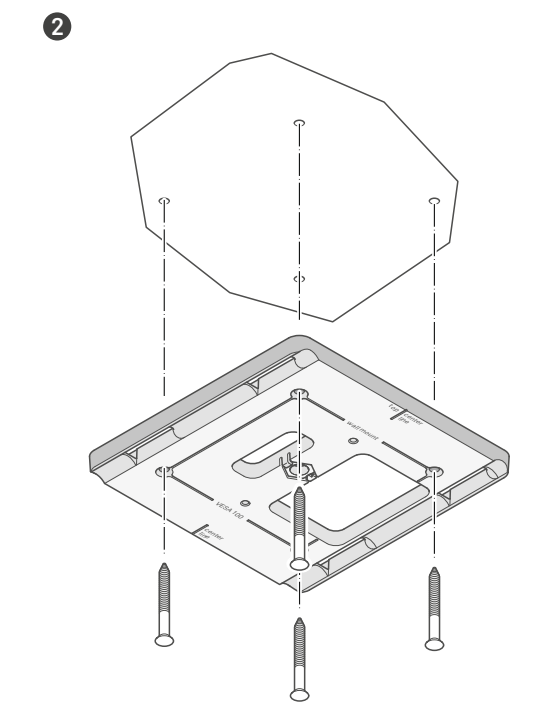

Ceiling

Tripod / Mic Stand

VESA 100

Pairing

Pairing via Sennheiser Control Cockpit
www.sennheiser.com/control-cockpit-software