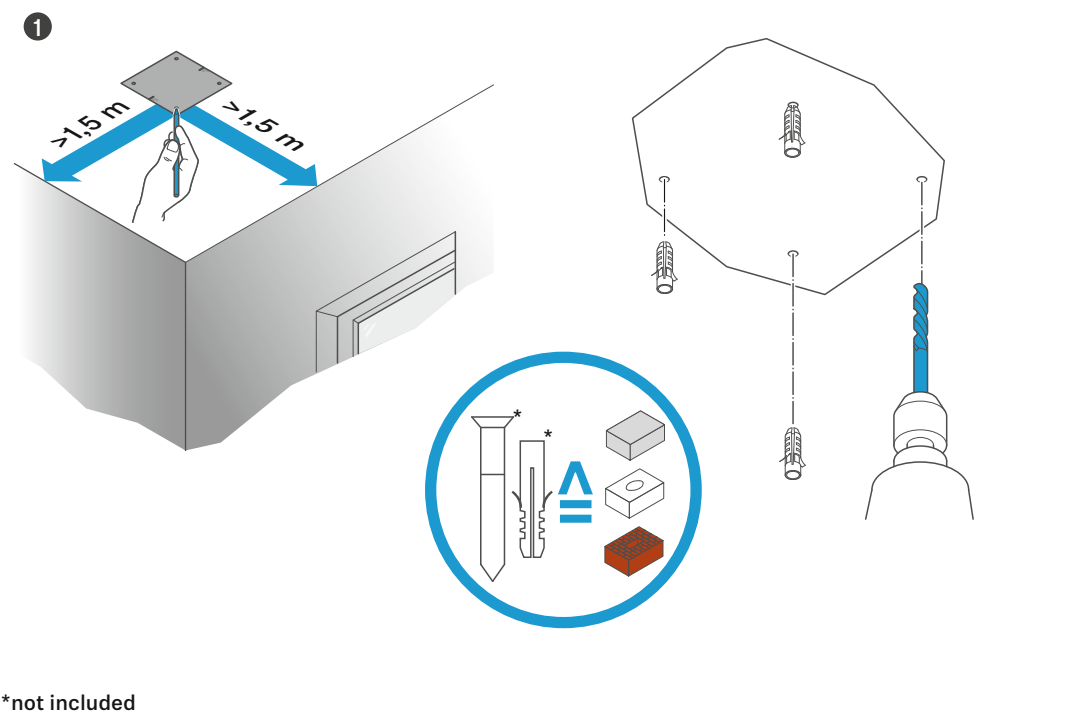

Ceiling

Tripod / Mic Stand

VESA 100

Pairing

Pairing via Sennheiser Control Cockpit
www.sennheiser.com/control-cockpit-software