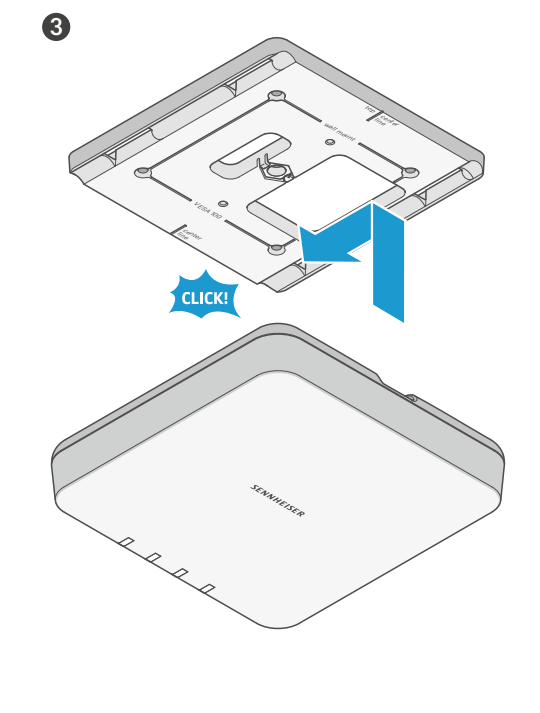

Ceiling

Tripod / Mic Stand

VESA 100

Pairing

Pairing via Sennheiser Control Cockpit
www.sennheiser.com/control-cockpit-software