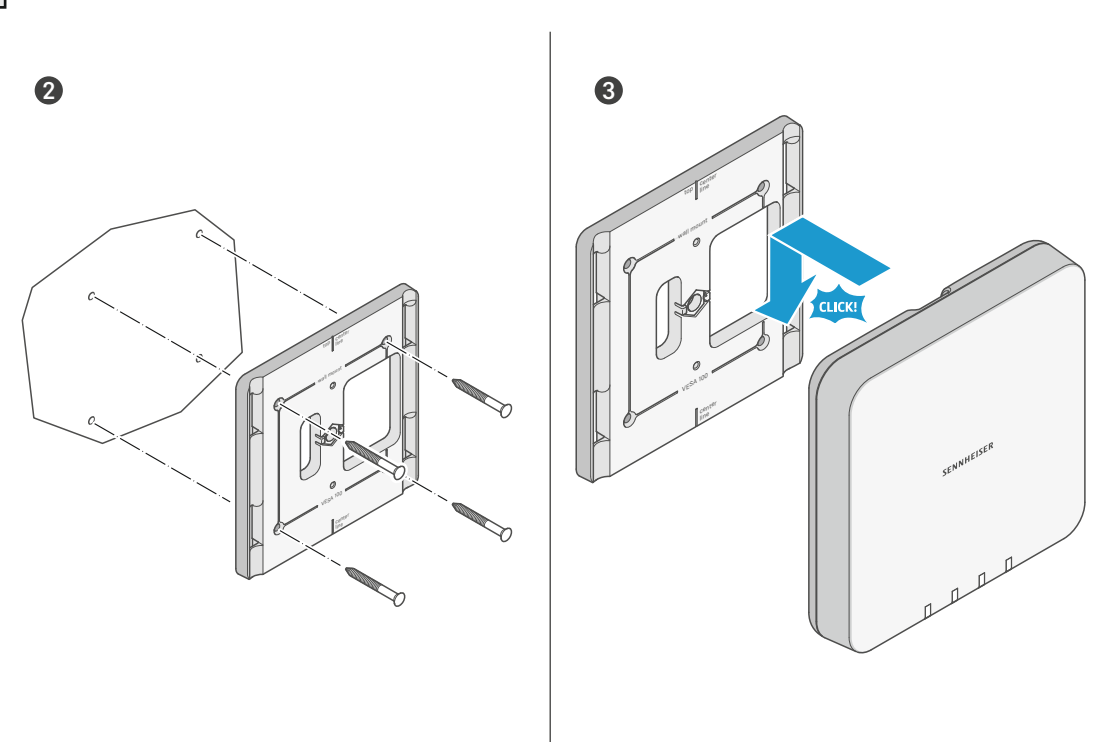

SpeechLine Digital Wireless SL MCR DW

Quick Guide
Kurzanleitung
Guide de démarrage rapide
Guida rapida
Instrucciones resumidas
Instruções resumidas
Beknopte gebruiksaanwijzing
Krótká instrukcja obsługi
Snabbguide

Kort vejledning
Pikaohje
Γρήγορος οδηγός
Kısa Kılavuz
Краткая инструкция
快速指南
快速使用指南
クイックガイド
퀵 가이드

SENNHEISER

www.sennheiser.com/download

Sennheiser electronic GmbH & Co. KG

Am Labor 1, 30900 Wedemark, Germany
www.sennheiser.com

Printed in Germany, Publ. 12/23, 583940/A03

In the box

Connecting

Single Cable Mode (Factory Default)

Audio Redundancy Mode

Split Mode

Configuration via Audinate Dante Controller | www.audinate.com

Cable Routing

Wall