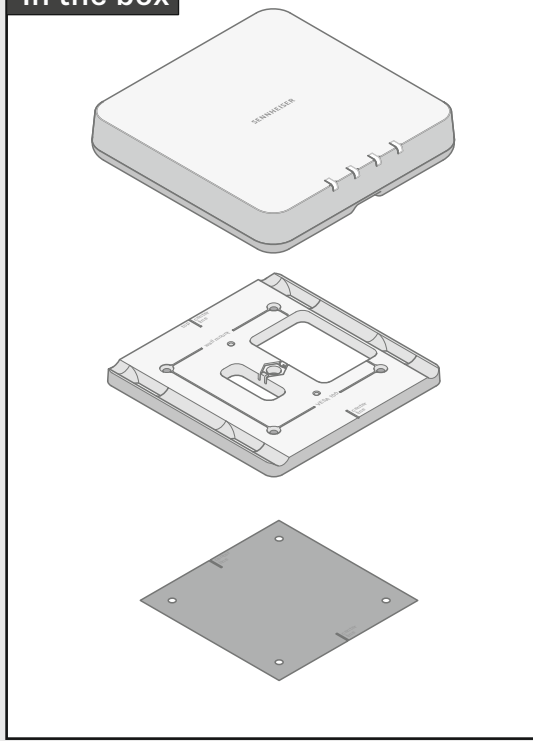

Printed in Germany, Publ. 12/23, 583940/A03

In the box

Connecting

Single Cable Mode (Factory Default)

Audio Redundancy Mode

Split Mode

Configuration via Audinate Dante Controller | www.audinate.com

Cable Routing