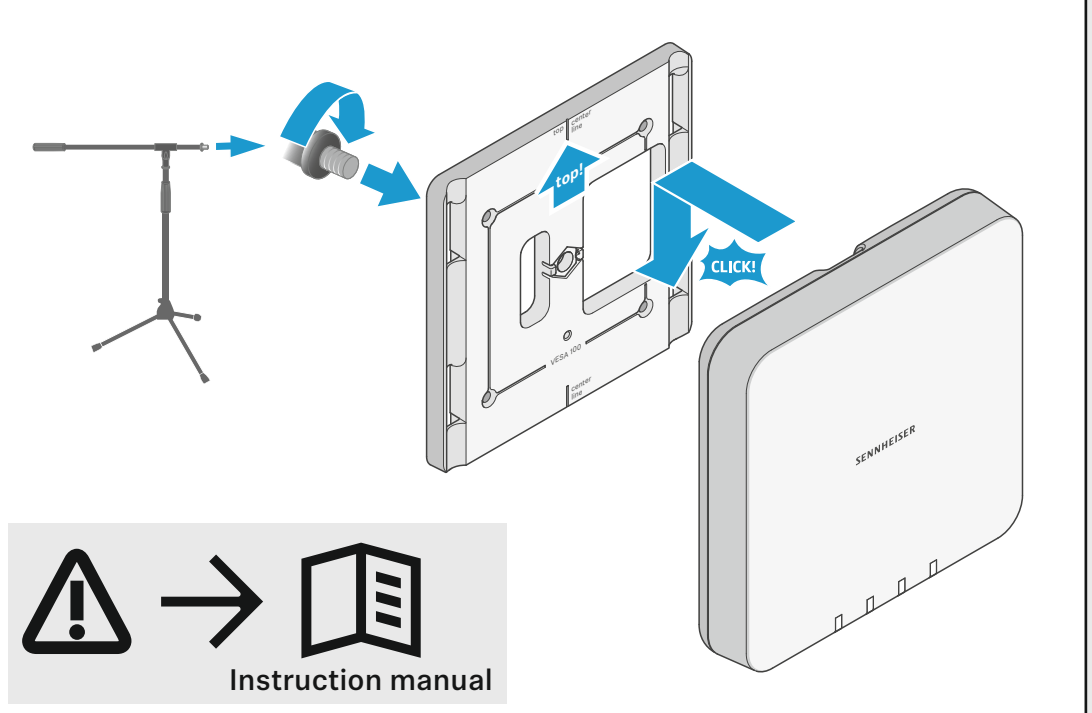

Tripod / Mic Stand