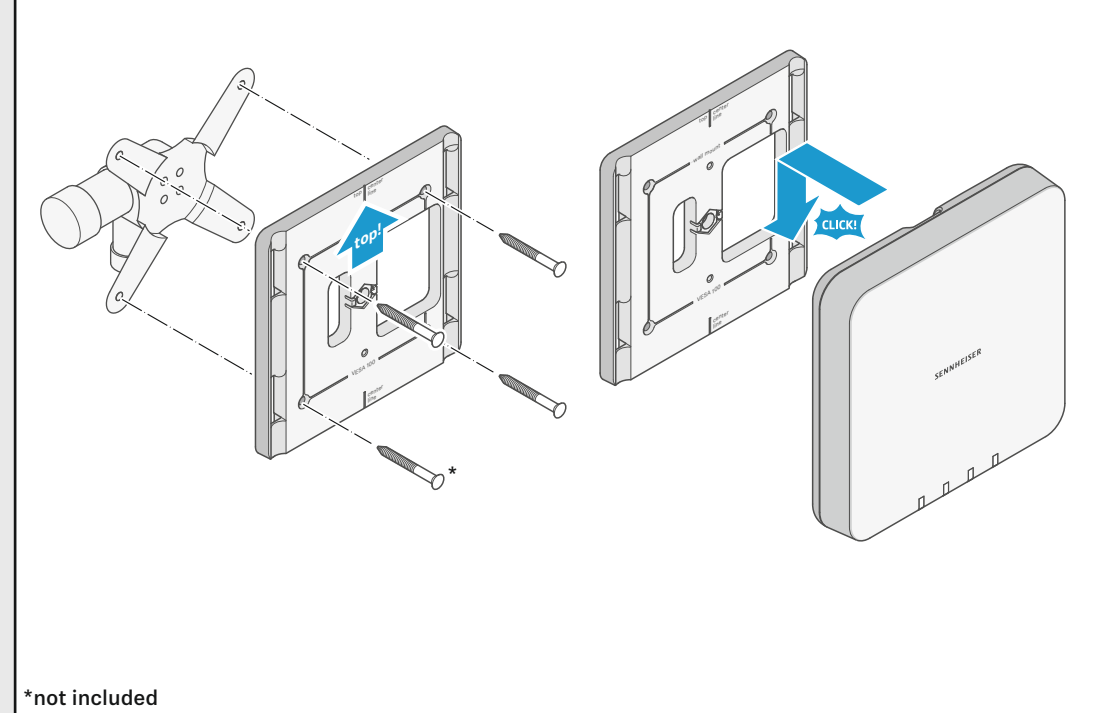

Ceiling

Tripod / Mic Stand

VESA 100

Pairing

Pairing via Sennheiser Control Cockpit
www.sennheiser.com/control-cockpit-software