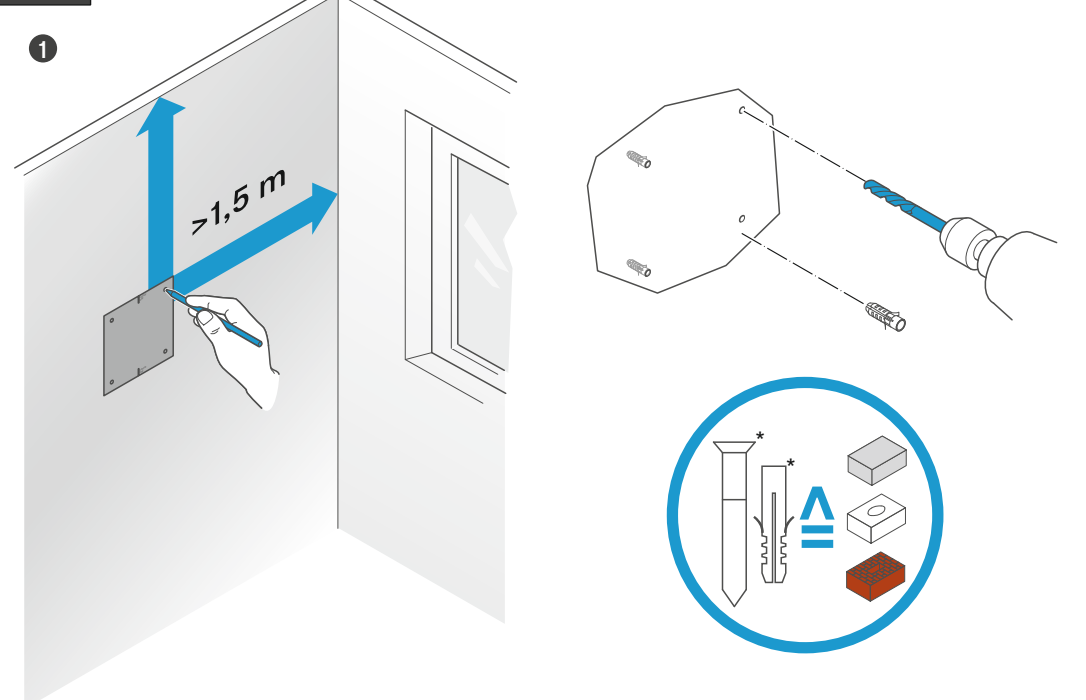

SpeechLine Digital Wireless SL MCR DW

Quick Guide
Kurzanleitung
Guide de démarrage rapide
Guida rapida
Instrucciones resumidas
Instruções resumidas
Beknopte gebruiksaanwijzing
Krótká instrukcja obsługi
Snabbguide

Kort vejledning
Pikaohje
Γρήγορος οδηγός
Kısa Kılavuz
Краткая инструкция
快速指南
快速使用指南
クイックガイド
퀵 가이드

SENNHEISER

www.sennheiser.com/download

Sennheiser electronic GmbH & Co. KG

Am Labor 1, 30900 Wedemark, Germany
www.sennheiser.com

Printed in Germany, Publ. 12/23, 583940/A03

In the box

Connecting

Single Cable Mode (Factory Default)

Audio Redundancy Mode

Split Mode

Configuration via Audinate Dante Controller | www.audinate.com

Cable Routing

Wall