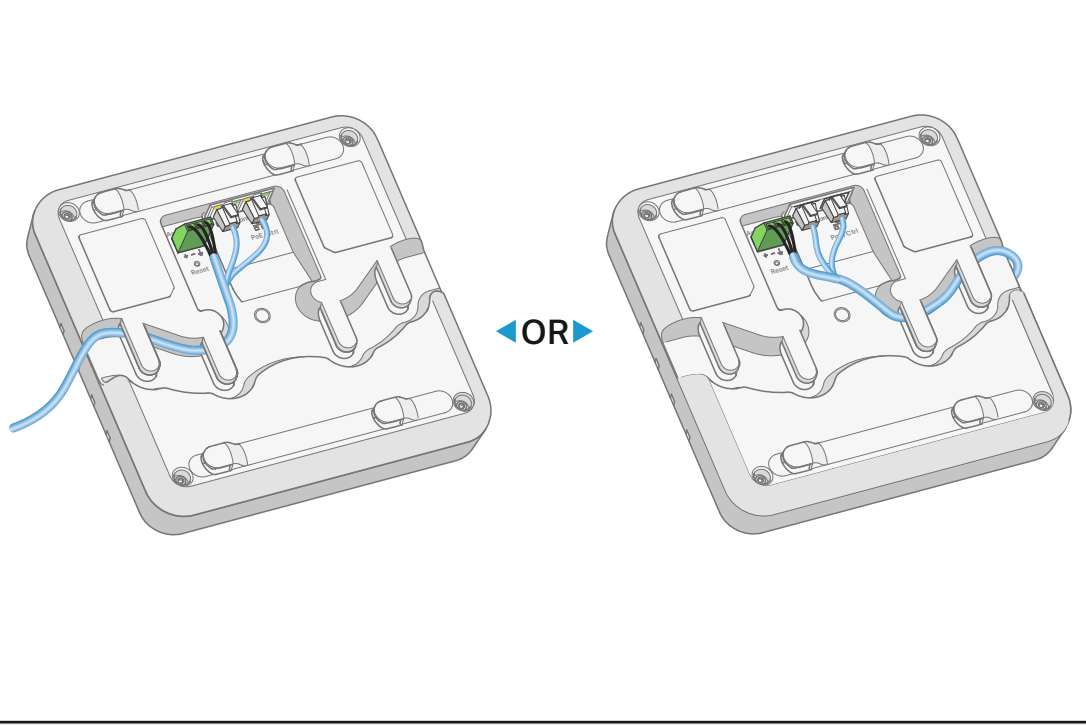

Printed in Germany, Publ. 12/23, 583940/A03

In the box

Connecting

Single Cable Mode (Factory Default)

Audio Redundancy Mode

Split Mode

Configuration via Audinate Dante Controller | www.audinate.com

Cable Routing