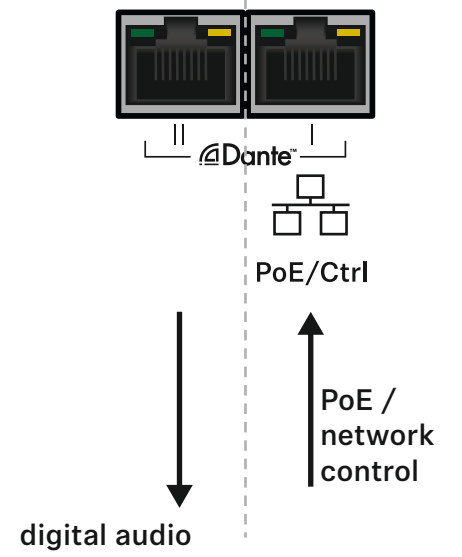

Printed in Germany, Publ. 12/23, 583940/A03

In the box

Connecting

Single Cable Mode (Factory Default)

Audio Redundancy Mode

Split Mode

Configuration via Audinate Dante Controller | www.audinate.com

Cable Routing