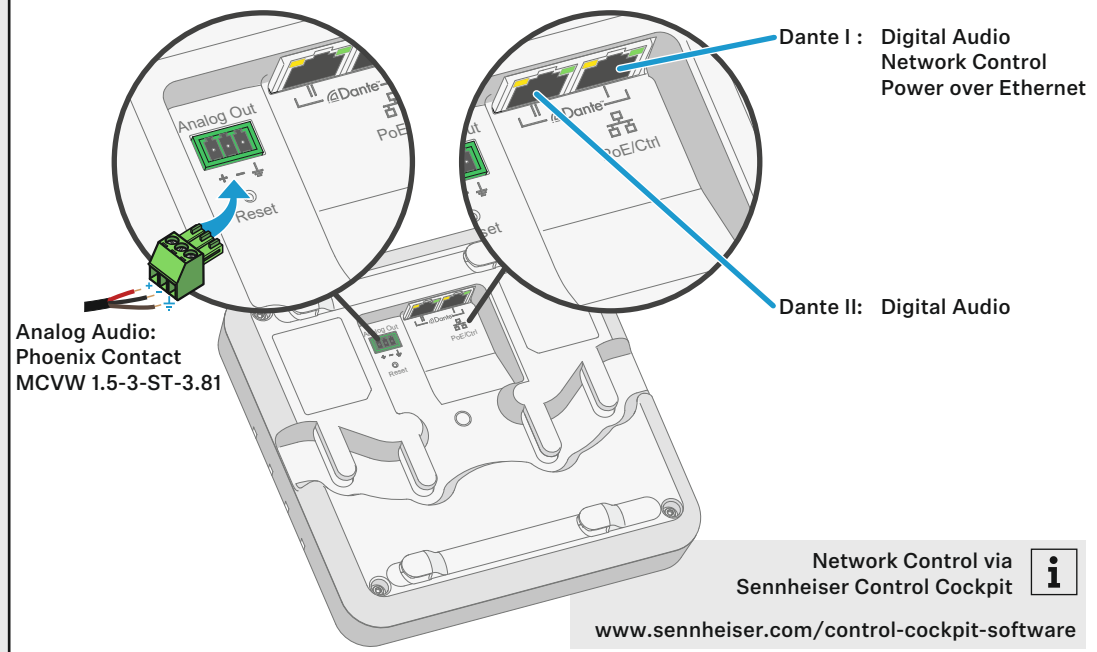

Printed in Germany, Publ. 12/23, 583940/A03

In the box

Connecting

Single Cable Mode (Factory Default)

Audio Redundancy Mode

Split Mode

Configuration via Audinate Dante Controller | www.audinate.com

Cable Routing