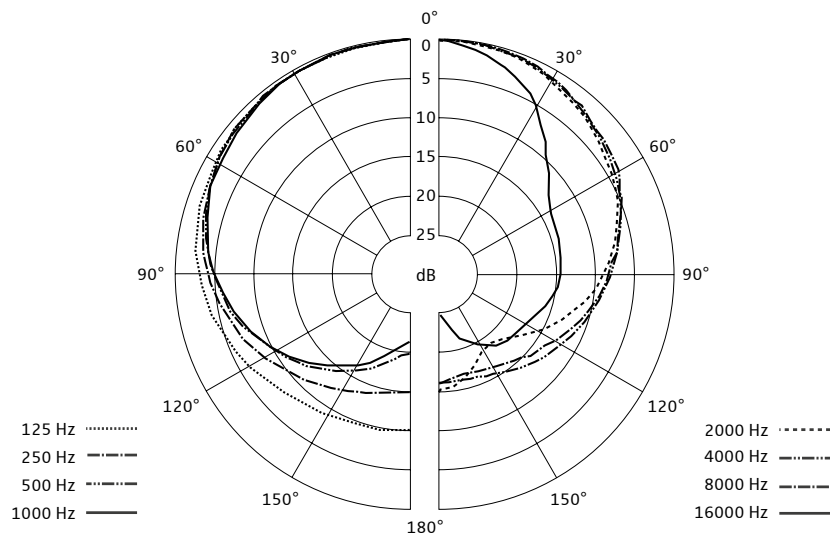

MMD 835 BK

Microphone Head

Microphone module from the renowned evolution 800 series with consistent pick-up pattern (cardioid) and powerful sound for a wide variety of applications. Compatible with all handheld transmitters from the ew G3, ew G4, D1, AVX, SpeechLine Digital Wireless and 2000 series.

PRODUCT VARIANTS

MMD 835-1 BK	Art. no. 502575
---------------------	-----------------

SPECIFICATIONS

Transducer principle	dynamic
Sensitivity	2.1 mV/Pa
Sound pressure level	154 dB SPL
Pick-up pattern	cardioid

POLAR PATTERN

FREQUENCY RESPONSE