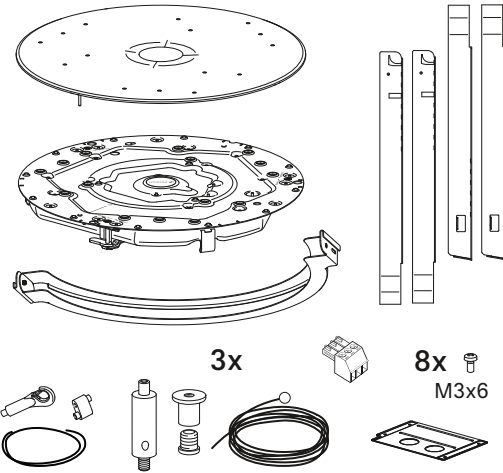

TeamConnect Ceiling Medium

Model: TCC M

- Quick Guide
- Kurzanleitung
- Guide de démarrage rapide
- Guida rapida
- Instrucciones resumidas
- Instruções resumidas
- Beknopte gebruiksaanwijzing
- Krótká instrukcja obsługi
- Snabbguide
- Kort vejledning
- Pikaohje
- Σύντομες οδηγίες
- Kısa Kılavuz
- Краткая инструкция
- 快速指南
- クイックガイド
- 요약 안내서

SENNHEISER

Online Manual

online at www.sennheiser.com/download

TCCM_

Sennheiser Documentation App

Sennheiser electronic GmbH & Co. KG

Am Labor 1, 30900 Wedemark, Germany
www.sennheiser.com

Publ. 05/23, 592867/A03

In the Box

Ceiling Mic Flush Mount Kit

TCC M-F-W
White Version
Art. no. 700170

TCC M-F-B
Black Version
Art. no. 700234