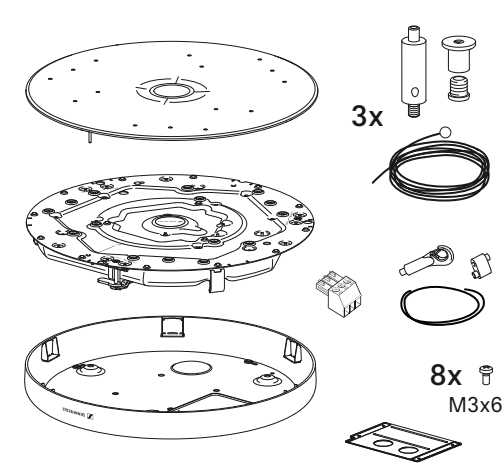

In the Box

Ceiling Mic Flush Mount Kit

TCC M-F-W
White Version
Art. no. 700170

TCC M-F-B
Black Version
Art. no. 700234

Ceiling Mic Housing Kit

TCC M-S-W
White Version
Art. no. 700294

TCC M-S-B
Black Version
Art. no. 700295

Product Overview

Front

- 1 Frontplate
- 2 Microphones
- 3 Switchable Logo plate
- 4 Status LED Ring

Back

- 1 Hook for safety rope
- 2 Downholder for mounting
- 3 Cable duct

Interfaces

- 1 Analog OUT
- 2 PoE Out / Dante II
- 3 Daisy Chain Status
- 4 PoE Staus
- 5 Reset
- 6 PoE IN / CTRL Dante I