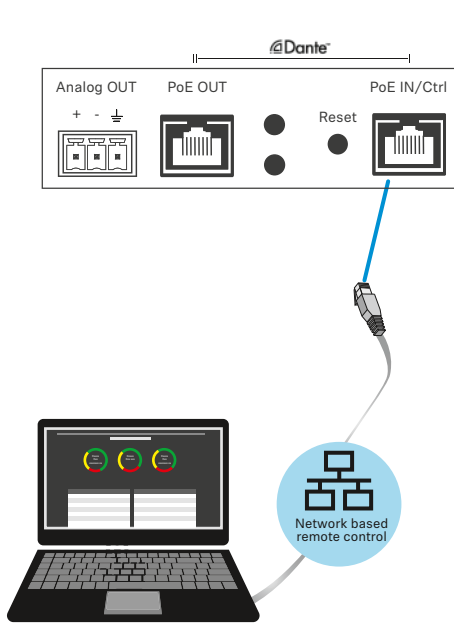

Product Overview

Front

- 1 Frontplate
- 2 Microphones
- 3 Switchable Logo plate
- 4 Status LED Ring

Back

- 1 Hook for safety rope
- 2 Downholder for mounting
- 3 Cable duct

Interfaces

- 1 Analog OUT
- 2 PoE Out / Dante II
- 3 Daisy Chain Status
- 4 PoE Staus
- 5 Reset
- 6 PoE IN / CTRL Dante I

Status LEDs

- On
- Mute
- Custom color

- LED 1 PoE Supply Status
 - 30-60W connected/injected
 - PoE connected
- LED 2 Daisy Chain Status
 - Too many devices connected
 - Insufficient power supply
 - PoE connected

Control

Network Control via software
Sennheiser Control Cockpit
www.sennheiser.com/control-cockpit-software

- Connect
- Download
- Register (get a unlock code)
- Initialize device in Cockpit
- Set new password
- Configure & Control