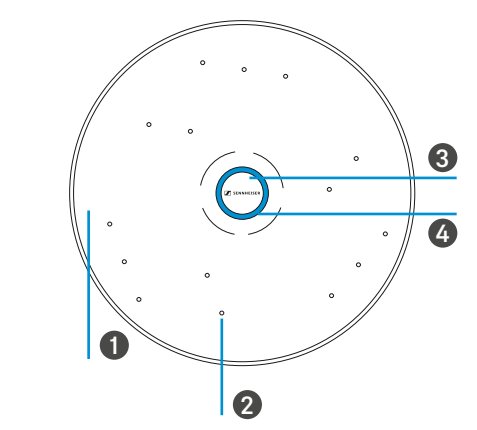

Product Overview

Front