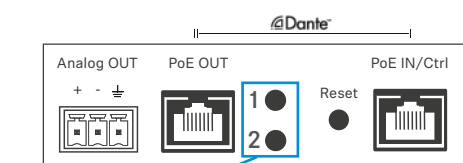

Product Overview

Front

- 1 Frontplate
- 2 Microphones
- 3 Switchable Logo plate
- 4 Status LED Ring

Back

- 1 Hook for safety rope
- 2 Downholder for mounting
- 3 Cable duct

Interfaces

- 1 Analog OUT
- 2 PoE Out / Dante II
- 3 Daisy Chain Status
- 4 PoE Staus
- 5 Reset
- 6 PoE IN / CTRL Dante I

Status LEDs

- On
- Mute
- Custom color

- LED 1 PoE Supply Status
 - 30-60W connected/injected
 - PoE connected
- LED 2 Daisy Chain Status
 - Too many devices connected
 - Insufficient power supply
 - PoE connected