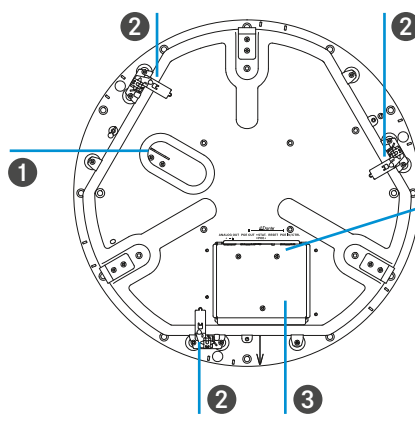

Ceiling Mic M Suspension Kit - TCC M SK

Art. no. 700237

Ceiling Mic Housing - TCC M H

Art. no. 700238

Art. no. 700239

Ceiling Mic Spare Front - TCC M SFP

Art. no. 700235

Art. no. 700236

Product Overview

Front

- 1 Frontplate
- 2 Microphones
- 3 Switchable Logo plate
- 4 Status LED Ring

Back

- 1 Hook for safety rope
- 2 Downholder for mounting
- 3 Cable duct

Interfaces

- 1 Analog OUT
- 2 PoE Out / Dante II
- 3 Daisy Chain Status
- 4 PoE Staus
- 5 Reset
- 6 PoE IN / CTRL Dante I