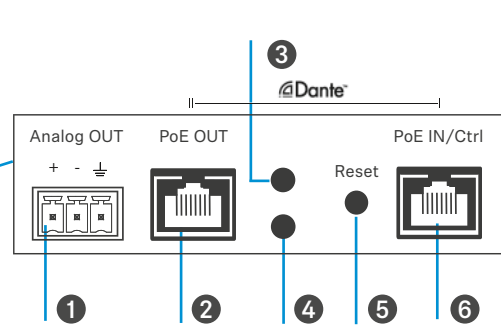

Product Overview

Front

- 1 Frontplate
- 2 Microphones
- 3 Switchable Logo plate
- 4 Status LED Ring

Back

- 1 Hook for safety rope
- 2 Downholder for mounting
- 3 Cable duct

Interfaces

- 1 Analog OUT
- 2 PoE Out / Dante II
- 3 Daisy Chain Status
- 4 PoE Staus
- 5 Reset
- 6 PoE IN / CTRL Dante I

Status LEDs

- On
- Mute
- Custom color

- LED 1 PoE Supply Status
 - 30-60W connected/injected
 - PoE connected
- LED 2 Daisy Chain Status
 - Too many devices connected
 - Insufficient power supply
 - PoE connected