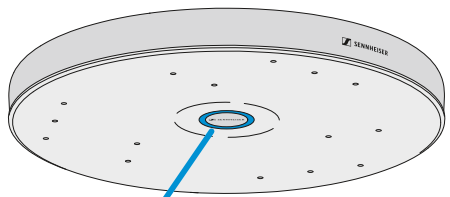

Product Overview

Front

- 1 Frontplate
- 2 Microphones
- 3 Switchable Logo plate
- 4 Status LED Ring

Back

- 1 Hook for safety rope
- 2 Downholder for mounting
- 3 Cable duct

Interfaces

- 1 Analog OUT
- 2 PoE Out / Dante II
- 3 Daisy Chain Status
- 4 PoE Staus
- 5 Reset
- 6 PoE IN / CTRL Dante I

Status LEDs

- On
- Mute
- Custom color

- LED 1 PoE Supply Status
 - 30-60W connected/injected
 - PoE connected
- LED 2 Daisy Chain Status
 - Too many devices connected
 - Insufficient power supply
 - PoE connected