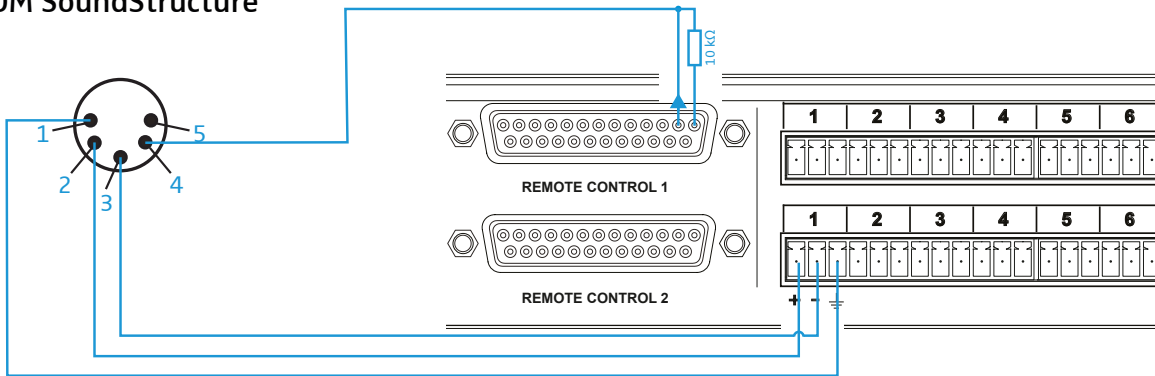

MEB 102-L | MEB 104-L

SpeechLine Wired Connection Guide

- 1 ground
- 2 microphone +
- 3 microphone -
- 4 LED Ctrl (H -> green, L -> red)
- 5 LED Ctrl (H -> red)

Sennheiser TeamConnect

Biamp Nexia / Tesira

Audio Input
(Nexia or Tesira)

Biamp Logic Box

POLYCOM SoundStructure

Sennheiser electronic GmbH & Co. KG

Am Labor 1, 30900 Wedemark, Germany
www.sennheiser.com

TI 1016 v1.0