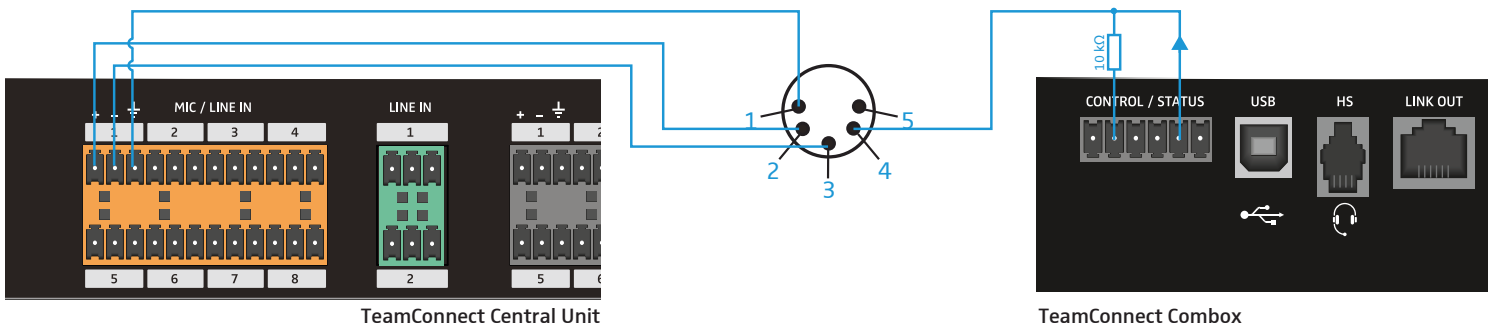

MEB 102-L | MEB 104-L

SpeechLine Wired Connection Guide

- 1 ground
- 2 microphone +
- 3 microphone -
- 4 LED Ctrl (H -> green, L -> red)
- 5 LED Ctrl (H -> red)

Sennheiser TeamConnect

Biamp Nexia / Tesira

Audio Input
(Nexia or Tesira)

Biamp Logic Box

POLYCOM SoundStructure

Sennheiser electronic GmbH & Co. KG

Am Labor 1, 30900 Wedemark, Germany
www.sennheiser.com

TI 1016 v1.0