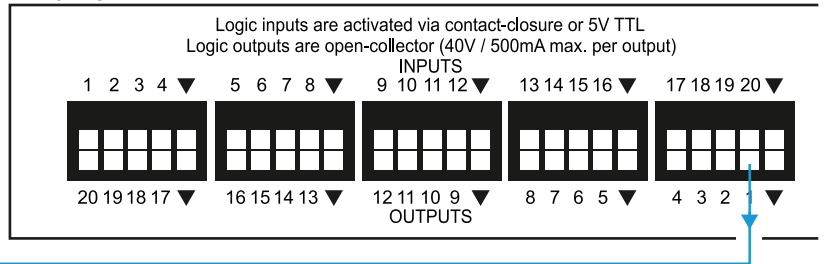

Biamp Logic Box