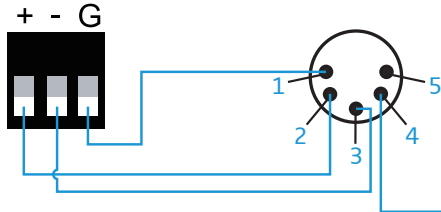

MEB 102-L | MEB 104-L

SpeechLine Wired Connection Guide

- 1 ground
- 2 microphone +
- 3 microphone -
- 4 LED Ctrl (H -> green, L -> red)
- 5 LED Ctrl (H -> red)

Sennheiser TeamConnect

Biamp Nexia / Tesira

Audio Input
(Nexia or Tesira)

Biamp Logic Box

POLYCOM SoundStructure

Sennheiser electronic GmbH & Co. KG

Am Labor 1, 30900 Wedemark, Germany
www.sennheiser.com

TI 1016 v1.0