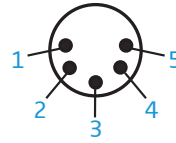

MEB 102-L | MEB 104-L

SpeechLine Wired Connection Guide

- 1 ground
- 2 microphone +
- 3 microphone -
- 4 LED Ctrl (H -> green, L -> red)
- 5 LED Ctrl (H -> red)

Sennheiser TeamConnect

Biamp Nexia / Tesira