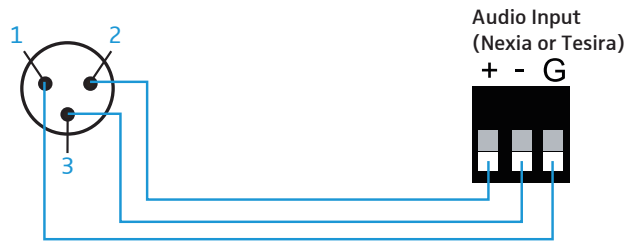

MEG 14-40 | MZH 30xx

SpeechLine Wired Connection Guide

MEG 14-40

MZH 30xx

- 1 ground
- 2 microphone +
- 3 microphone -

Sennheiser TeamConnect

Biamp Nexia / Tesira

POLYCOM SoundStructure