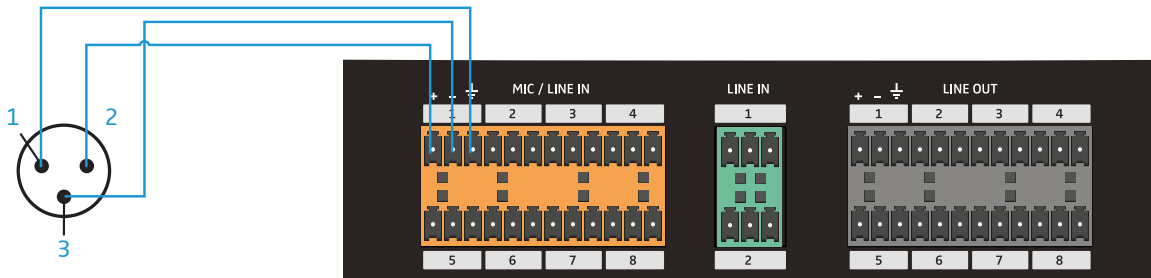

MEG 14-40 | MZH 30xx

SpeechLine Wired Connection Guide

MEG 14-40

MZH 30xx

- 1 ground
- 2 microphone +
- 3 microphone -

Sennheiser TeamConnect

Biamp Nexia / Tesira

POLYCOM SoundStructure