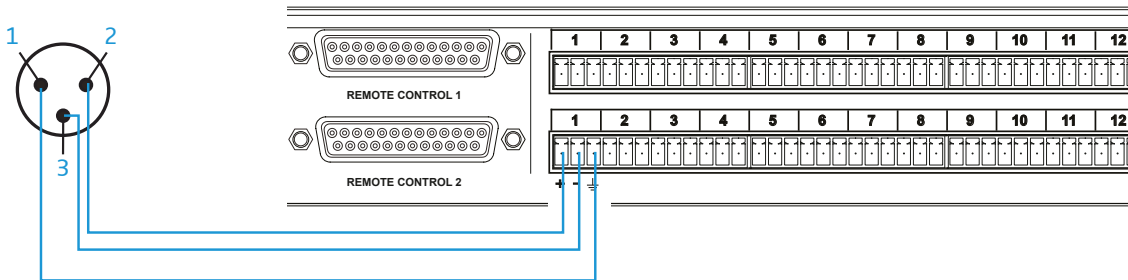

MEG 14-40 | MZH 30xx

SpeechLine Wired Connection Guide

MEG 14-40

MZH 30xx

- 1 ground
- 2 microphone +
- 3 microphone -

Sennheiser TeamConnect

Biamp Nexia / Tesira

POLYCOM SoundStructure