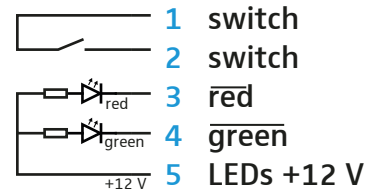

MAS 1 | MEB 102-L (104-L)

SpeechLine Wired Connection Guide

Sennheiser TeamConnect

Sennheiser electronic GmbH & Co. KG

Am Labor 1, 30900 Wedemark, Germany

www.sennheiser.com

TI 1024 v1.0