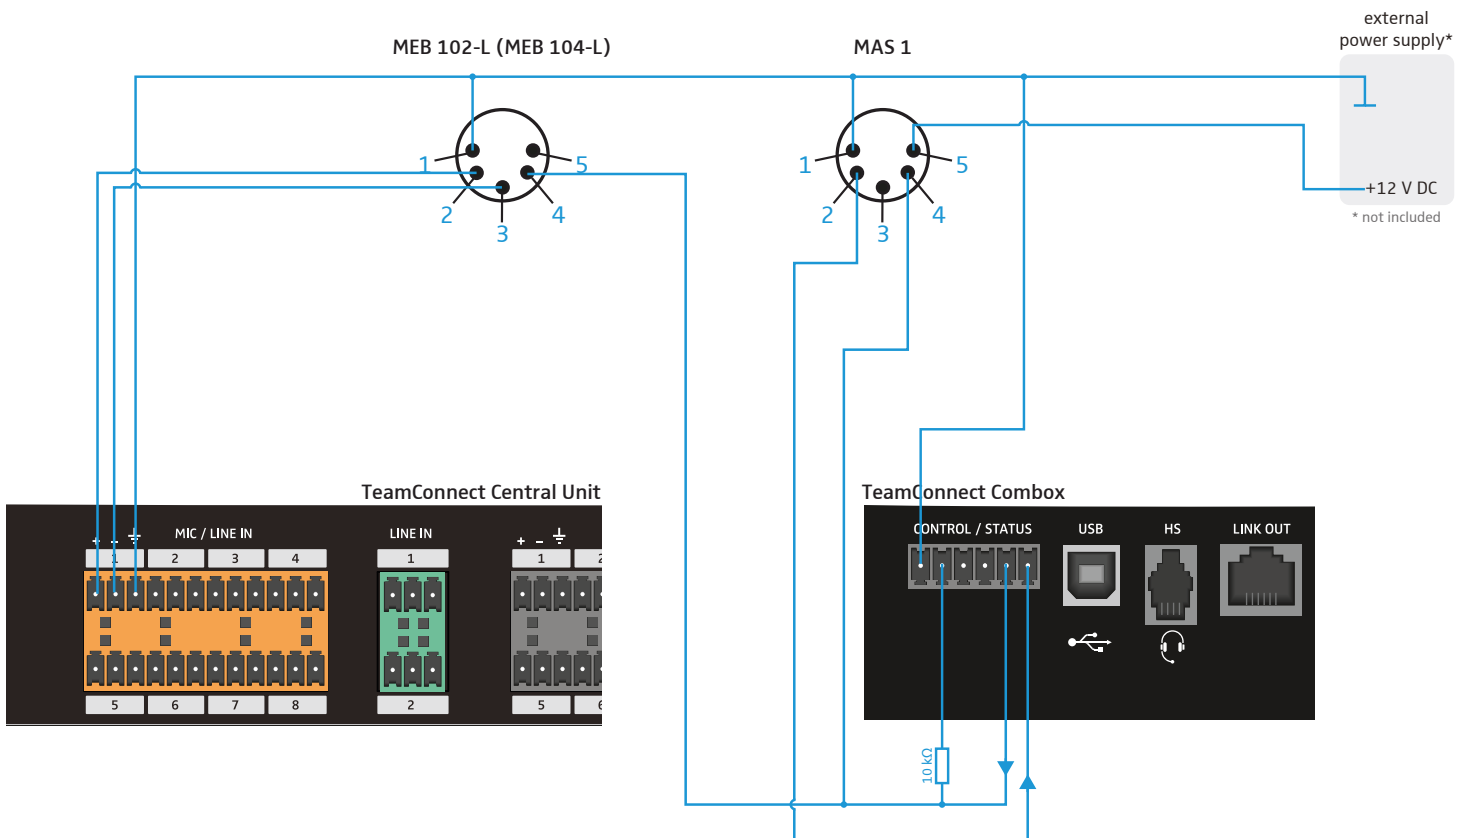

MAS 1 | MEB 102-L (104-L)

SpeechLine Wired Connection Guide

Sennheiser TeamConnect

Sennheiser electronic GmbH & Co. KG

Am Labor 1, 30900 Wedemark, Germany

www.sennheiser.com

TI 1024 v1.0