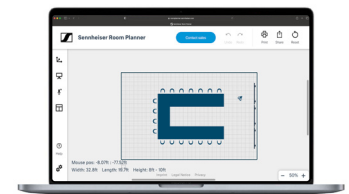

Additional Resources

<https://RoomPlanner.Sennheiser.com>

TeamConnect Bar S

Available as EU, US, UK, AUS/NZS, CN and KOR variant

[(view product page)](#)

TeamConnect Bar S EU
Article no. 700104

TeamConnect Bar S AUS/NZS
Article no. 700107

TeamConnect Bar S US
Article no. 700105

TeamConnect Bar S CN
Article no. 700108

TeamConnect Bar S UK
Article no. 700106

TeamConnect Bar S KOR
Article no. 700109