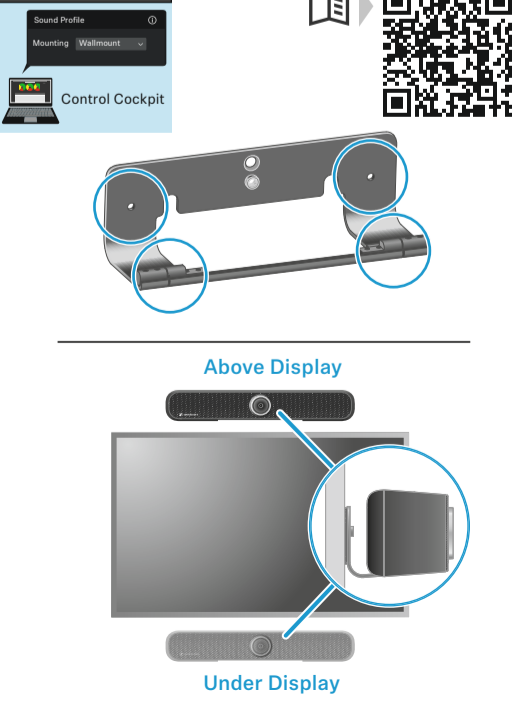

RC TC Bar

Product Overview | TC Bar S

Wallmount

Table Top

VESA Mount

Free Standing