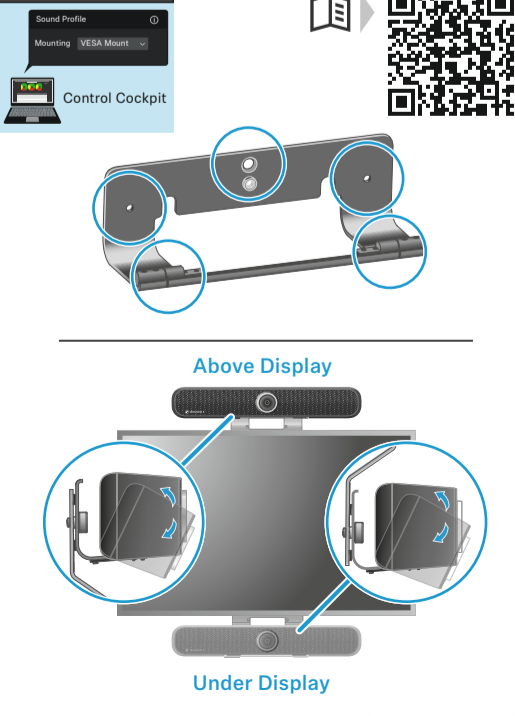

RC TC Bar

Product Overview | TC Bar S

Wallmount

Table Top

VESA Mount

Free Standing