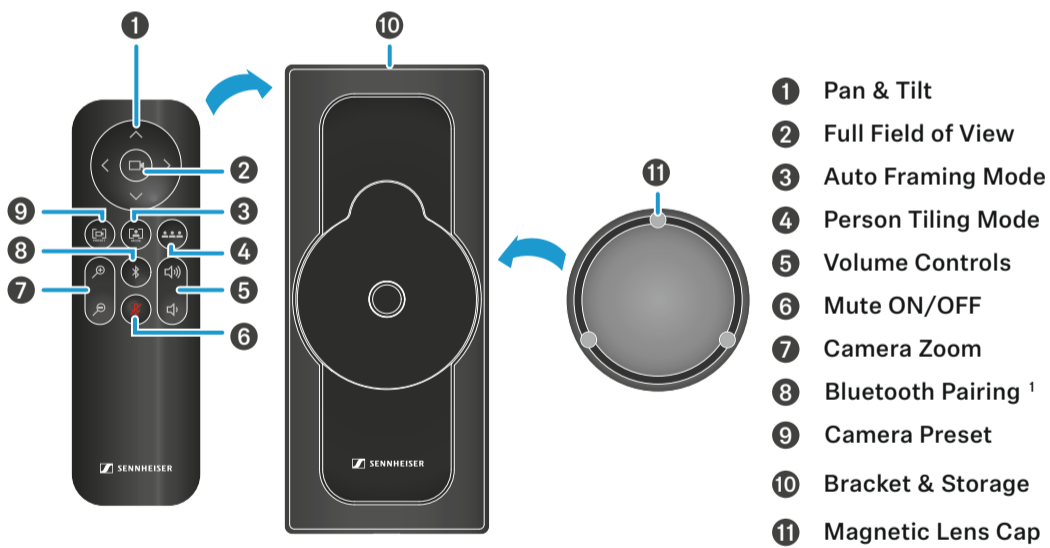

RC TC Bar

Product Overview | TC Bar S

Wallmount

Table Top

VESA Mount

Free Standing