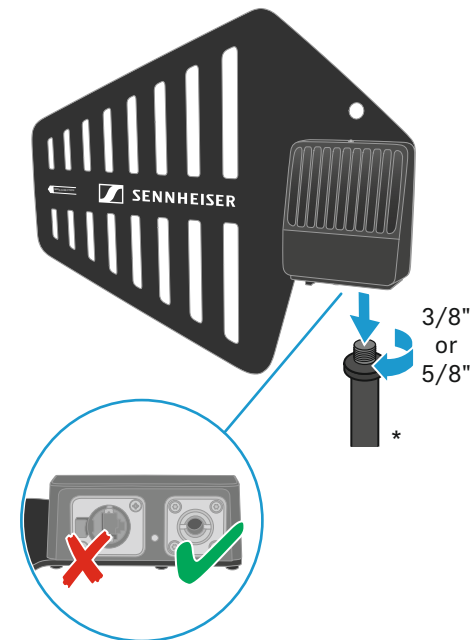

Printed in Germany, Publ. 02/25, 597273/A03

In the box

DAD (UHF)

OR

DAD (1G4)

Overview

Power supply and data connection

*not included

max. 100 m, Cat 5e or higher*

Setup

*optional accessories

LED

LED	Status
	- Connecting
	- Connected and RF transmitting
	- Connected and RF muted
	- Identify
	- Firmware update in progress

www.sennheiser.com/download