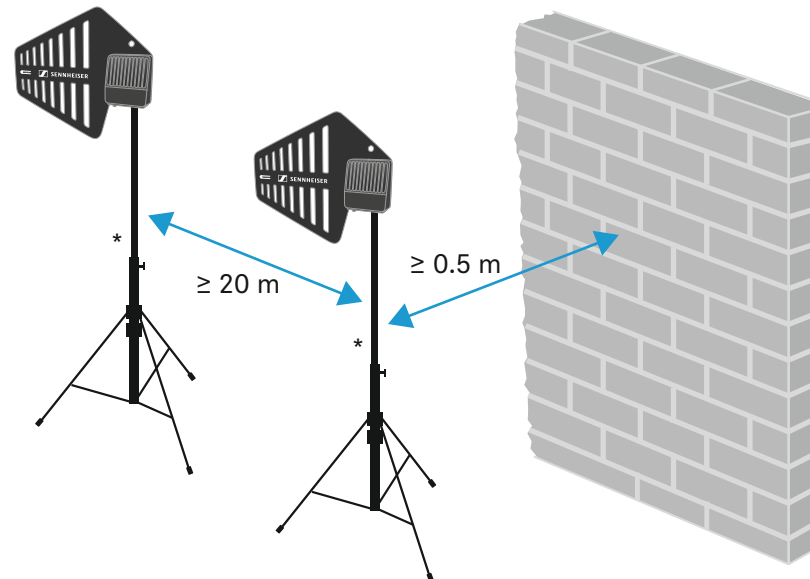

*optional accessories