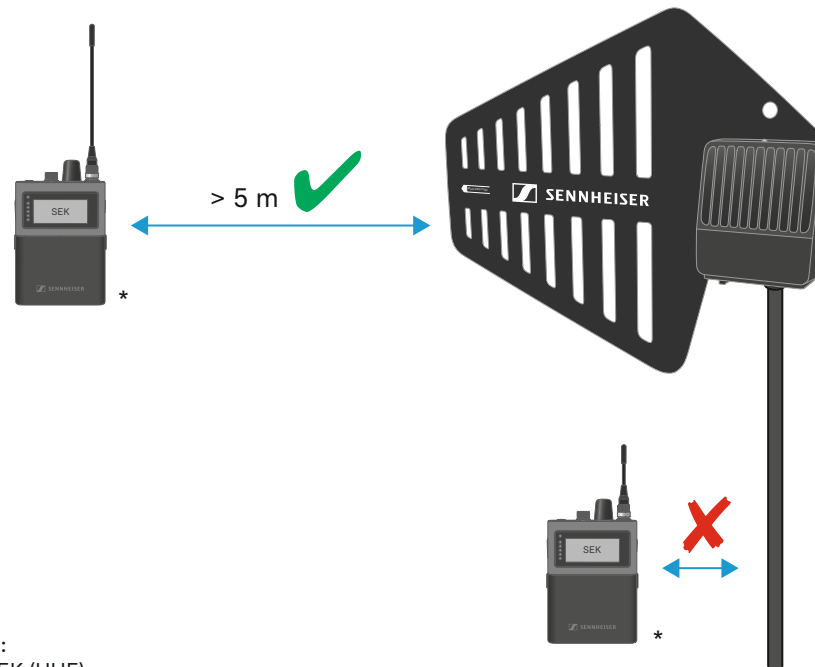

max. 100 m, Cat 5e or higher*

Setup

*optional accessories

LED

LED	Status
	- Connecting
	- Connected and RF transmitting
	- Connected and RF muted
	- Identify
	- Firmware update in progress

www.sennheiser.com/download

Setup

*not included:
SPECTERA SEK (UHF)
SPECTERA SEK (1G4)

E-label

E-label for SPECTERA DAD (UHF) and SPECTERA DAD (1G4) can be shown on the SPECTERA Base Station display when connected.

1 Main

Main Network Dante Headphone Info License Reset Legal