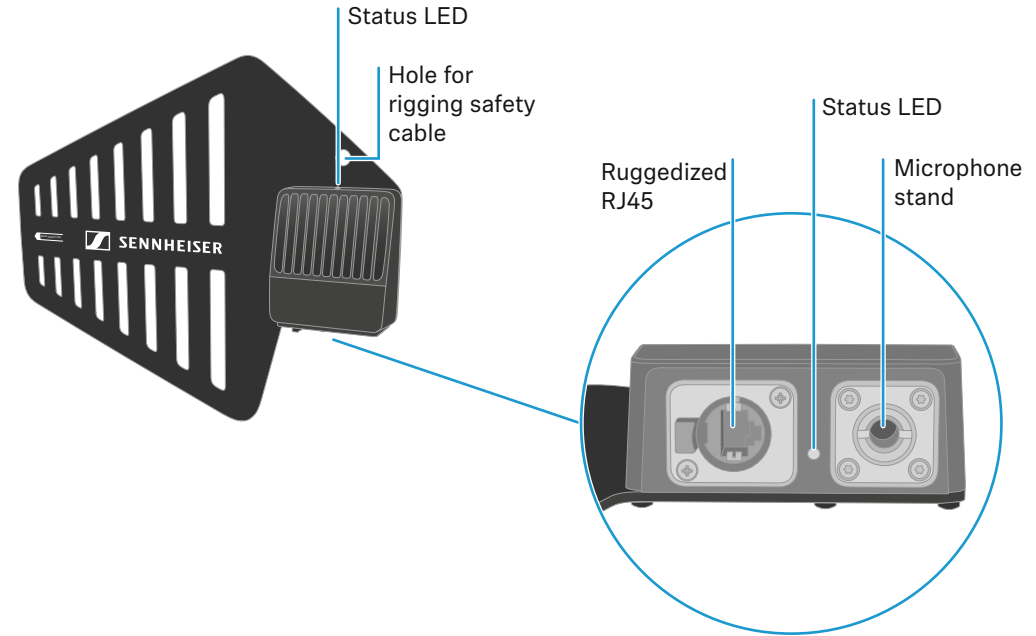

Printed in Germany, Publ. 02/25, 597273/A03

In the box

DAD (UHF)

OR

DAD (1G4)

Overview

Power supply and data connection

*not included

max. 100 m, Cat 5e or higher*

Setup

*optional accessories

LED

LED	Status
	- Connecting
	- Connected and RF transmitting
	- Connected and RF muted
	- Identify
	- Firmware update in progress

www.sennheiser.com/download

Setup

*not included:
SPECTERA SEK (UHF)
SPECTERA SEK (1G4)

E-label

E-label for SPECTERA DAD (UHF) and SPECTERA DAD (1G4) can be shown on the SPECTERA Base Station display when connected.

1 Main

Main Network Dante Headphone Info License Reset Legal