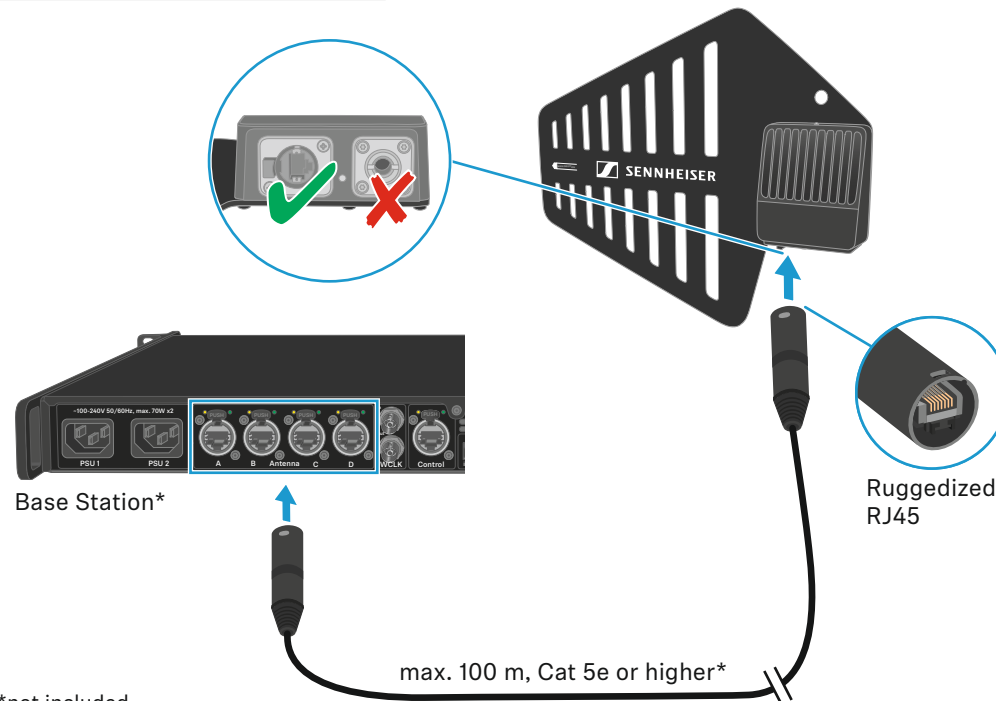

Printed in Germany, Publ. 02/25, 597273/A03

In the box

DAD (UHF)

OR

DAD (1G4)

Overview

Power supply and data connection

*not included

max. 100 m, Cat 5e or higher*

Setup

*optional accessories

LED

LED	Status
	- Connecting
	- Connected and RF transmitting
	- Connected and RF muted
	- Identify
	- Firmware update in progress

www.sennheiser.com/download

Setup

*not included:
SPECTERA SEK (UHF)
SPECTERA SEK (1G4)

E-label

E-label for SPECTERA DAD (UHF) and SPECTERA DAD (1G4) can be shown on the SPECTERA Base Station display when connected.

1 Main

Main Network Dante Headphone Info License Reset Legal